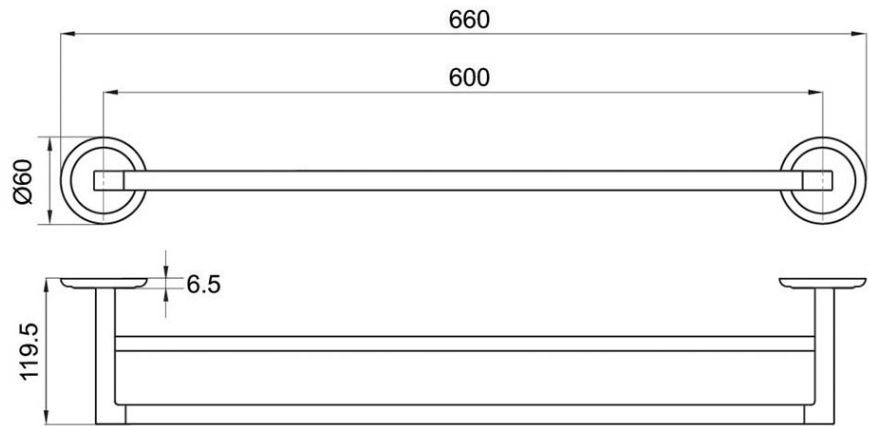

Avia 2.0 600mm Dbl Towel Rail

Brushed Nickel

Product Image	Product Details
---------------	-----------------

Code:	8376680B
Brand:	Villeroy & Boch
Range:	Avia 2.0
Warranty:	5 Years*

Additional Features	Technical Specification
---------------------	-------------------------

Required Product

Recommended Products

Additional Notes

- Backing flange & triple fixing included

*Please visit argentaust.com.au/warranty to view the full warranty

Note: All dimensions are in millimetres and are subject to normal manufacturing variations. It is recommended to use the physical product measurements for cut-outs and rough-ins as the technical details shown may differ from the actual product. Use acetic cured silicone sealant. Do not use epoxy type adhesives. Clean with damp cloth. Do not use abrasive cleaners, liquids or pastes.