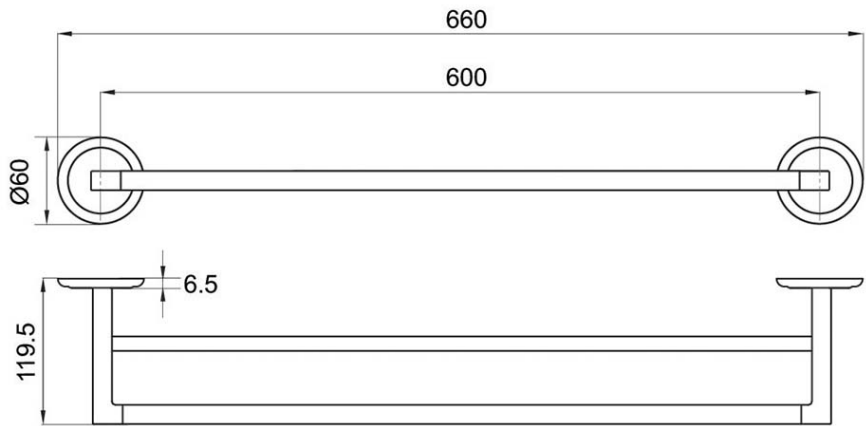

Additional Features	Technical Specification

Required Product

Recommended Products

Additional Notes

- Backing flange & triple fixing included