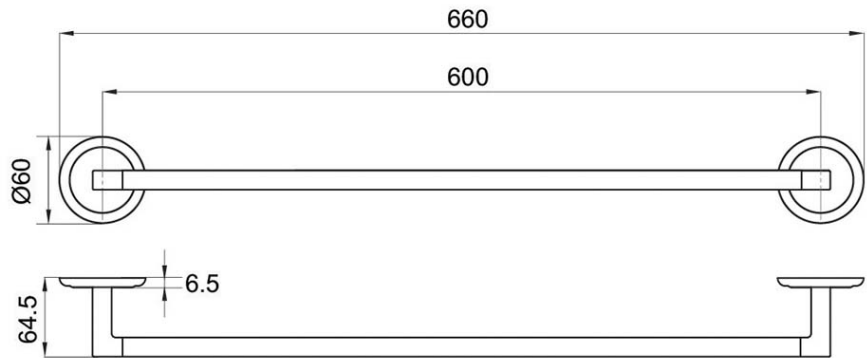

Additional Features	Technical Specification

Required Product

Recommended Products

Additional Notes

- Backing flange & triple fixing included