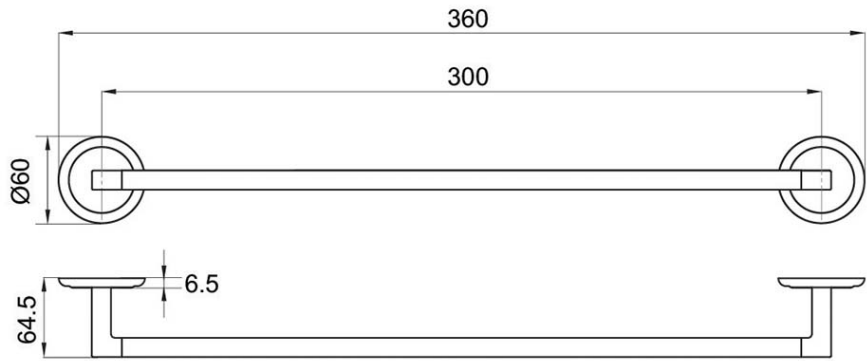

Avia 2.0 300mm Towel Rail

Brushed Nickel

Product Image	Product Details
---------------	-----------------

Code:	8373080B
Brand:	Villeroy & Boch
Range:	Avia 2.0
Warranty:	5 Years*

Additional Features	Technical Specification
---------------------	-------------------------

Required Product

Recommended Products

Additional Notes

- Backing flange & triple fixing included

*Please visit argentaust.com.au/warranty to view the full warranty

Note: All dimensions are in millimetres and are subject to normal manufacturing variations. It is recommended to use the physical product measurements for cut-outs and rough-ins as the technical details shown may differ from the actual product. Use acetic cured silicone sealant. Do not use epoxy type adhesives. Clean with damp cloth. Do not use abrasive cleaners, liquids or pastes.