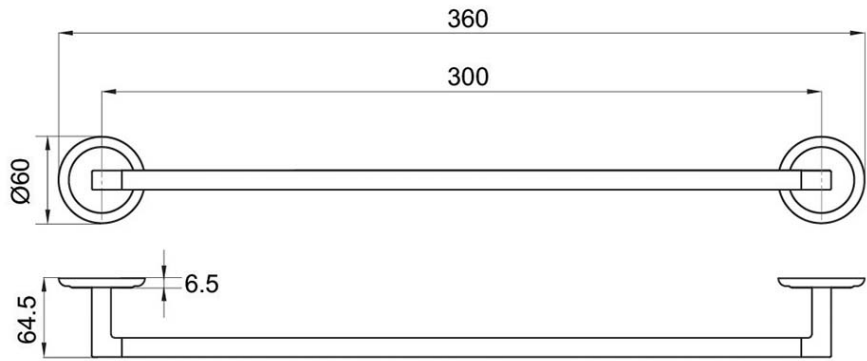

Avia 2.0 300mm Towel Rail

Product Image	Product Details
---------------	-----------------

Code:	8373061B
Brand:	Villeroy & Boch
Range:	Avia 2.0
Warranty:	5 Years*

Additional Features	Technical Specification
---------------------	-------------------------

Required Product

Recommended Products

Additional Notes

- Backing flange & triple fixing included

*Please visit argentaust.com.au/warranty to view the full warranty

Note: All dimensions are in millimetres and are subject to normal manufacturing variations. It is recommended to use the physical product measurements for cut-outs and rough-ins as the technical details shown may differ from the actual product. Use acetic cured silicone sealant. Do not use epoxy type adhesives. Clean with damp cloth. Do not use abrasive cleaners, liquids or pastes.