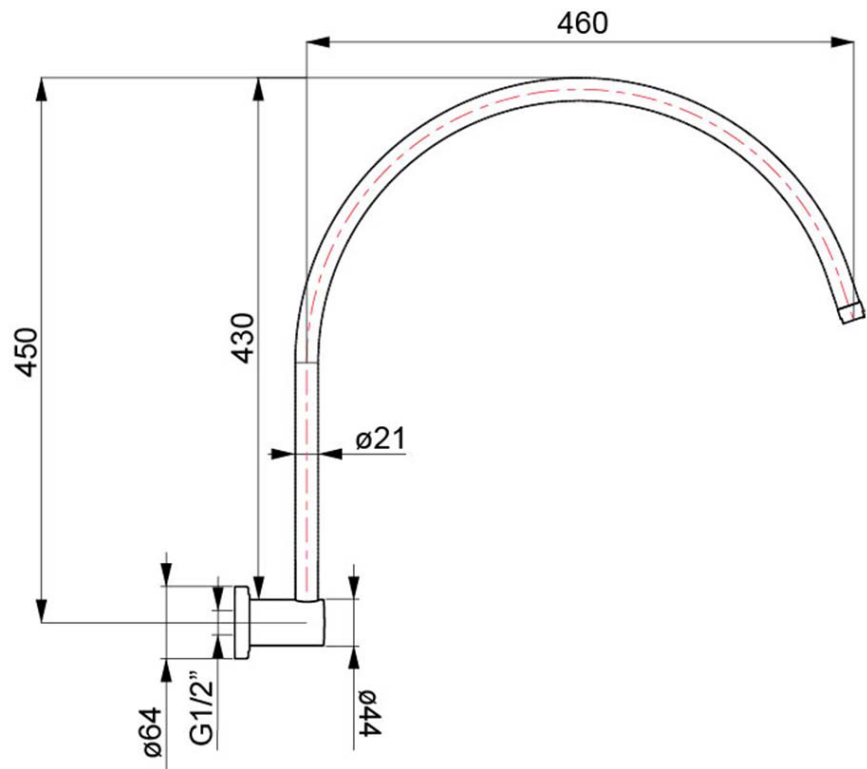

## Technical Specification

### Additional Notes

- Matching Tapware & Accessories

\*Please visit [argentaust.com.au/warranty](http://argentaust.com.au/warranty) to view the full warranty

Note: All dimensions are in millimetres and are subject to normal manufacturing variations. Always use the physical product measurements for cut-outs and rough-ins as the technical details shown may differ from the actual product. Use acetic cured silicone sealant. Do not use epoxy type adhesives. Clean with damp cloth. Do not use abrasive cleaners, liquids or pastes.