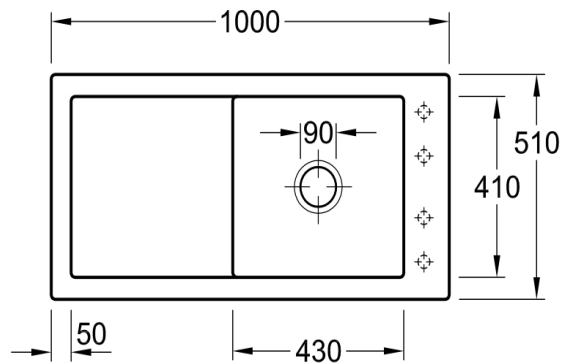

*Please visit argentaust.com.au/warranty to view the full warranty

Note: All dimensions are in millimetres and are subject to normal manufacturing variations. Always use the physical product measurements for cut-outs and rough-ins as the technical details shown may differ from the actual product. Use acetic cured silicone sealant. Do not use epoxy type adhesives. Clean with damp cloth. Do not use abrasive cleaners, liquids or pastes.