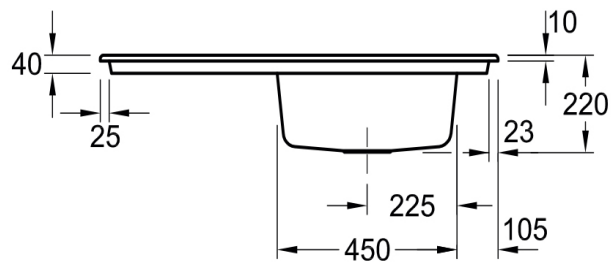

*Please visit argentaust.com.au/warranty to view the full warranty

Note: All dimensions are in millimetres and are subject to normal manufacturing variations. Always use the physical product measurements for cut-outs and rough-ins as the technical details shown may differ from the actual product. Use acetic cured silicone sealant. Do not use epoxy type adhesives. Clean with damp cloth. Do not use abrasive cleaners, liquids or pastes.