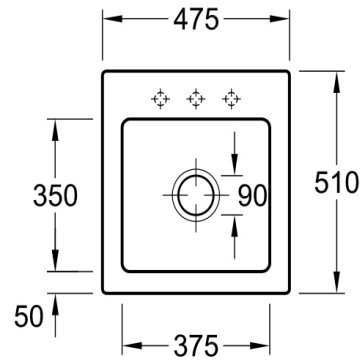

*Please visit argentaust.com.au/warranty to view the full warranty

Note: All dimensions are in millimetres and are subject to normal manufacturing variations. Always use the physical product measurements for cut-outs and rough-ins as the technical details shown may differ from the actual product. Use acetic cured silicone sealant. Do not use epoxy type adhesives. Clean with damp cloth. Do not use abrasive cleaners, liquids or pastes.