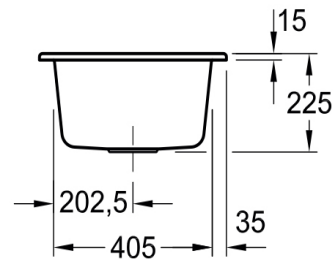

*Please visit argentaust.com.au/warranty to view the full warranty

Note: All dimensions are in millimetres and are subject to normal manufacturing variations. Always use the physical product measurements for cut-outs and rough-ins as the technical details shown may differ from the actual product. Use acetic cured silicone sealant. Do not use epoxy type adhesives. Clean with damp cloth. Do not use abrasive cleaners, liquids or pastes.