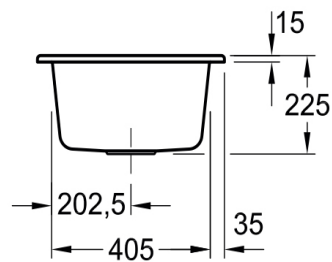

Subway XS 475 Sink

No Tap Hole | Pure Black | CeramicPlus

Product Image

Product Details

Code:	678101R7CB
Brand:	Villeroy & Boch
Range:	Subway
Warranty:	10 Years*
Product Width:	475 mm
Product Height:	225 mm
Product Depth:	510 mm
Litre Capacity:	28.5 L

Additional Features

Technical Specification

Required Product

Recommended Products

Additional Notes

- With Overflow & Basket Waste fittings

*Please visit argentaust.com.au/warranty to view the full warranty

Note: All dimensions are in millimetres and are subject to normal manufacturing variations. Always use the physical product measurements for cut-outs and rough-ins as the technical details shown may differ from the actual product. Use acetic cured silicone sealant. Do not use epoxy type adhesives. Clean with damp cloth. Do not use abrasive cleaners, liquids or pastes.