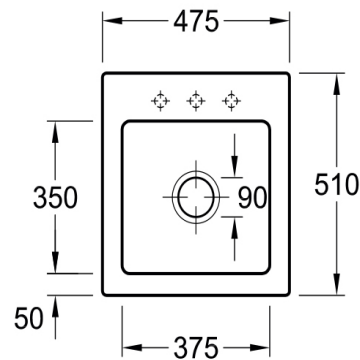

Subway XS 475 Sink

No Tap Hole | Pure Black | CeramicPlus

Product Image

Product Details

Code:	678101R7CB
Brand:	Villeroy & Boch
Range:	Subway
Warranty:	10 Years*
Product Width:	475 mm
Product Height:	225 mm
Product Depth:	510 mm
Litre Capacity:	28.5 L

Additional Features

Technical Specification

Required Product

Recommended Products

Additional Notes

- With Overflow & Basket Waste fittings

*Please visit argentaust.com.au/warranty to view the full warranty

Note: All dimensions are in millimetres and are subject to normal manufacturing variations. Always use the physical product measurements for cut-outs and rough-ins as the technical details shown may differ from the actual product. Use acetic cured silicone sealant. Do not use epoxy type adhesives. Clean with damp cloth. Do not use abrasive cleaners, liquids or pastes.