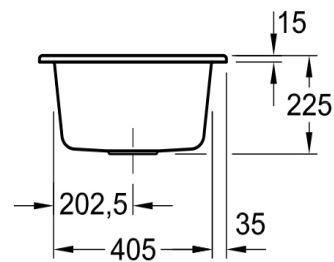

*Please visit argentaust.com.au/warranty to view the full warranty

Note: All dimensions are in millimetres and are subject to normal manufacturing variations. Always use the physical product measurements for cut-outs and rough-ins as the technical details shown may differ from the actual product. Use acetic cured silicone sealant. Do not use epoxy type adhesives. Clean with damp cloth. Do not use abrasive cleaners, liquids or pastes.