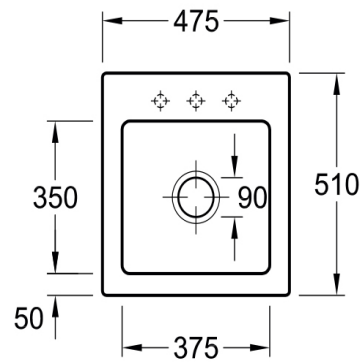

*Please visit argentaust.com.au/warranty to view the full warranty

Note: All dimensions are in millimetres and are subject to normal manufacturing variations. Always use the physical product measurements for cut-outs and rough-ins as the technical details shown may differ from the actual product. Use acetic cured silicone sealant. Do not use epoxy type adhesives. Clean with damp cloth. Do not use abrasive cleaners, liquids or pastes.