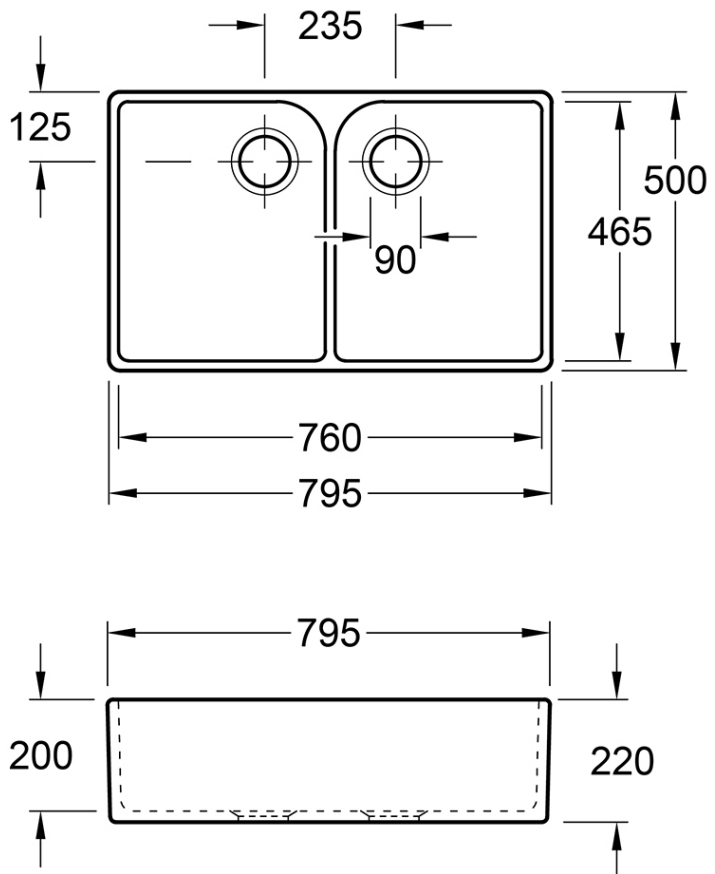

# Subway Butler 795 Double Sink

No Tap Hole | Pure Black | CeramicPlus

**Product Image**

**Product Details**

<b>Code:</b>	<b>638001R7CB</b>
Brand:	Villeroy & Boch
Range:	Subway Butler
Warranty:	10 Years*
Product Width:	795 mm
Product Height:	500 mm
Product Depth:	220 mm
Litre Capacity:	26 L

**Technical Specification**

\*Please visit [argentaust.com.au/warranty](http://argentaust.com.au/warranty) to view the full warranty

Note: All dimensions are in millimetres and are subject to normal manufacturing variations. Always use the physical product measurements for cut-outs and rough-ins as the technical details shown may differ from the actual product. Use acetic cured silicone sealant. Do not use epoxy type adhesives. Clean with damp cloth. Do not use abrasive cleaners, liquids or pastes.