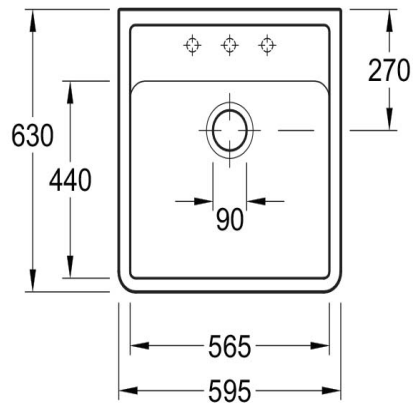

## Product Details

<b>Code:</b>	<b>632000RWTB</b>
Brand:	Villeroy & Boch
Range:	Butler
Warranty:	10 Years*
Product Width:	595 mm
Product Height:	630 mm
Product Depth:	220 mm
Litre Capacity:	38 L

## Technical Specification

\*Please visit [argentaust.com.au/warranty](http://argentaust.com.au/warranty) to view the full warranty

Note: All dimensions are in millimetres and are subject to normal manufacturing variations. Always use the physical product measurements for cut-outs and rough-ins as the technical details shown may differ from the actual product. Use acetic cured silicone sealant. Do not use epoxy type adhesives. Clean with damp cloth. Do not use abrasive cleaners, liquids or pastes.