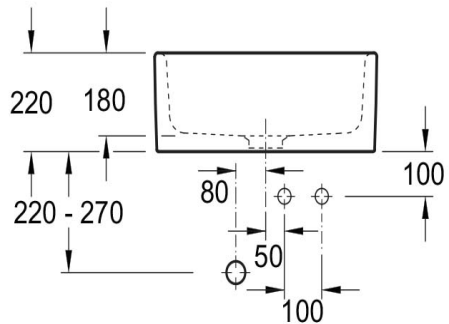

## Product Details

<b>Code:</b>	<b>632000RWTB</b>
Brand:	Villeroy & Boch
Range:	Butler
Warranty:	10 Years*
Product Width:	595 mm
Product Height:	630 mm
Product Depth:	220 mm
Litre Capacity:	38 L

## Technical Specification

\*Please visit [argentaust.com.au/warranty](http://argentaust.com.au/warranty) to view the full warranty

Note: All dimensions are in millimetres and are subject to normal manufacturing variations. Always use the physical product measurements for cut-outs and rough-ins as the technical details shown may differ from the actual product. Use acetic cured silicone sealant. Do not use epoxy type adhesives. Clean with damp cloth. Do not use abrasive cleaners, liquids or pastes.