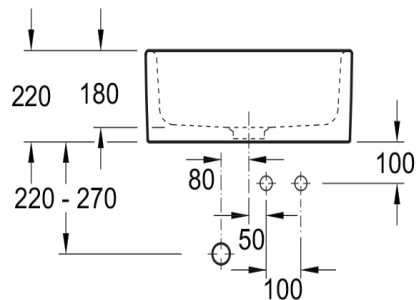

Butler 595 Sink

1 Tap Hole | CeramicPlus

Product Image **Product Details**

Code:	632000R1TCB
Brand:	Villeroy & Boch
Range:	Butler
Warranty:	10 Years*
Product Width:	595 mm
Product Height:	630 mm
Product Depth:	220 mm
Litre Capacity:	38 L

*Please visit argentaust.com.au/warranty to view the full warranty

Note: All dimensions are in millimetres and are subject to normal manufacturing variations. Always use the physical product measurements for cut-outs and rough-ins as the technical details shown may differ from the actual product. Use acetic cured silicone sealant. Do not use epoxy type adhesives. Clean with damp cloth. Do not use abrasive cleaners, liquids or pastes.