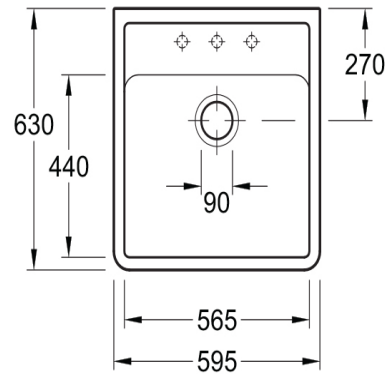

Butler 595 Sink

1 Tap Hole | CeramicPlus

Product Image **Product Details**

Code:	632000R1TCB
Brand:	Villeroy & Boch
Range:	Butler
Warranty:	10 Years*
Product Width:	595 mm
Product Height:	630 mm
Product Depth:	220 mm
Litre Capacity:	38 L

*Please visit argentaust.com.au/warranty to view the full warranty

Note: All dimensions are in millimetres and are subject to normal manufacturing variations. Always use the physical product measurements for cut-outs and rough-ins as the technical details shown may differ from the actual product. Use acetic cured silicone sealant. Do not use epoxy type adhesives. Clean with damp cloth. Do not use abrasive cleaners, liquids or pastes.