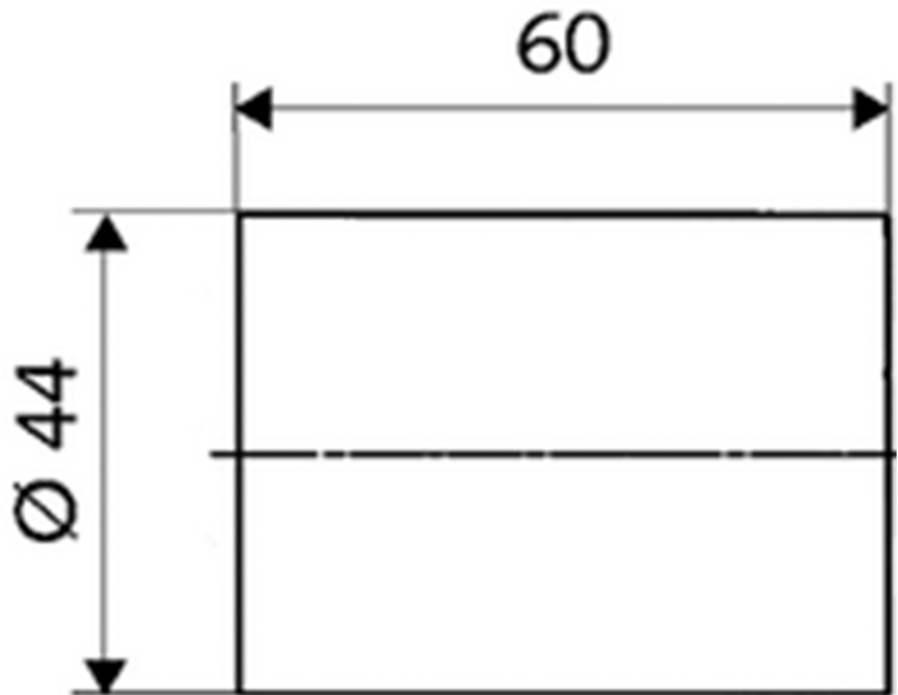

Petit Self Closing Wall Mounted Tap Extension 60mm Female/Female

Product Image

Product Details

SKU:	616760699
Brand:	Schell
Range:	Petit
Warranty:	2 Years
WELS:	N/A

Additional Features

Required Product
Petit Self Closing Wall Mounted Tap

Recommended Products

Additional Notes

* 021480699

Technical Specification

Note: All dimensions are in millimetres and are subject to normal manufacturing variations. Always use the physical product measurements for cut-outs and rough-ins as the technical details shown may differ from the actual product. Use acetic cured silicone sealant. Do not use epoxy type adhesives. Clean with damp cloth. Do not use abrasive cleaners, liquids or pastes.