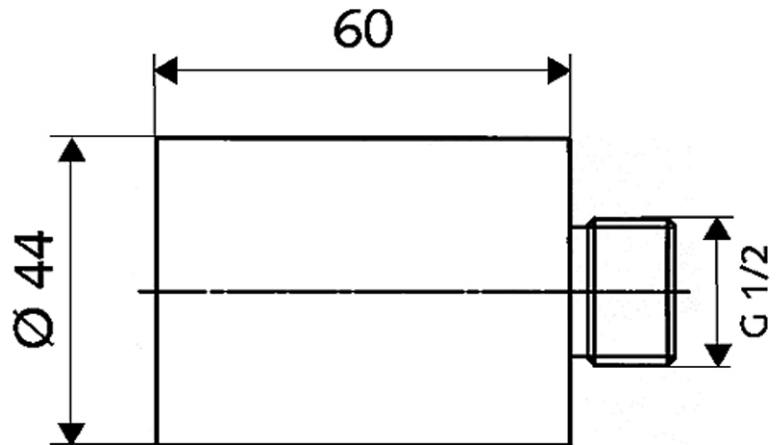

Additional Features

Required Product
Petit Self Closing Wall Mounted Tap

Recommended Products

Additional Notes

* 021480699

Technical Specification

Note: All dimensions are in millimetres and are subject to normal manufacturing variations. Always use the physical product measurements for cut-outs and rough-ins as the technical details shown may differ from the actual product. Use acetic cured silicone sealant. Do not use epoxy type adhesives. Clean with damp cloth. Do not use abrasive cleaners, liquids or pastes.