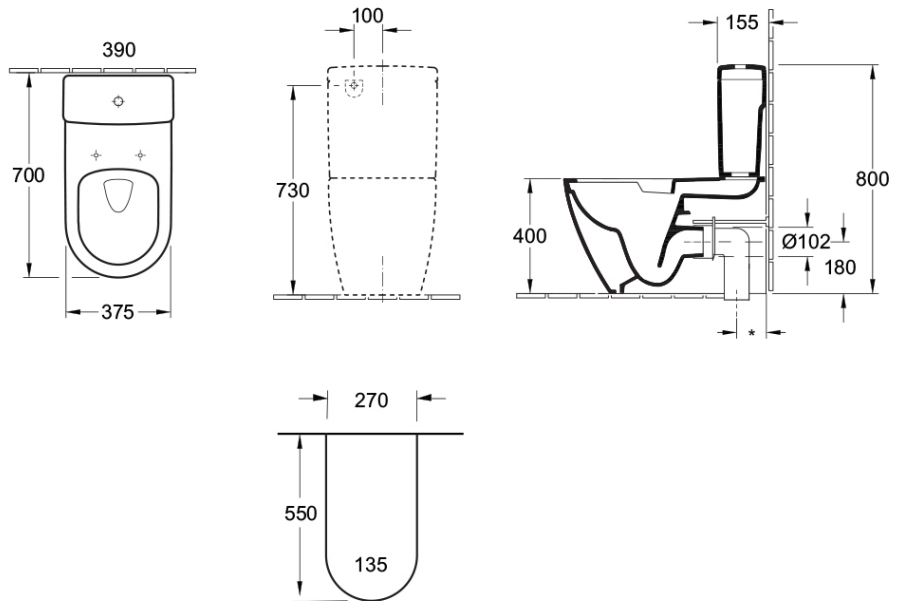

# Architectura 2.0 DirectFlush Back To Wall Toilet

S & P Trap | CeramicPlus

**Product Image** **Product Details**

**Code:** 5691R1R1S4DB  
**Brand:** Villeroy & Boch  
**Range:** Architectura 2.0  
**Warranty:** 10 Years\*  
**Product Width:** 390 mm  
**Product Depth:** 700 mm  
**WELS:** 4 Star 3.5 LPM, Reg #: L05242

**Additional Features** **Technical Specification**

**Required Product**

**Recommended Products**  
 Style Matched Villeroy & Boch basin, Optional ColourChoice White Flush Button

**Additional Notes**

- DirectFlush Rimless technology
- Soft Close Seat
- CeramicPlus EasyClean Finish

**Installation Instructions**

- \* S Trap Rec set out = 140mm
- \* variable from 110 - 200mm
- \* Optinal S Trap set out Use VT103 vario Bend (200 - 290mm)

\*Please visit [argentaust.com.au/warranty](http://argentaust.com.au/warranty) to view the full warranty

*Note: All dimensions are in millimetres and are subject to normal manufacturing variations. Always use the physical product measurements for cut-outs and rough-ins as the technical details shown may differ from the actual product. Use acetic cured silicone sealant. Do not use epoxy type adhesives. Clean with damp cloth. Do not use abrasive cleaners, liquids or pastes.*