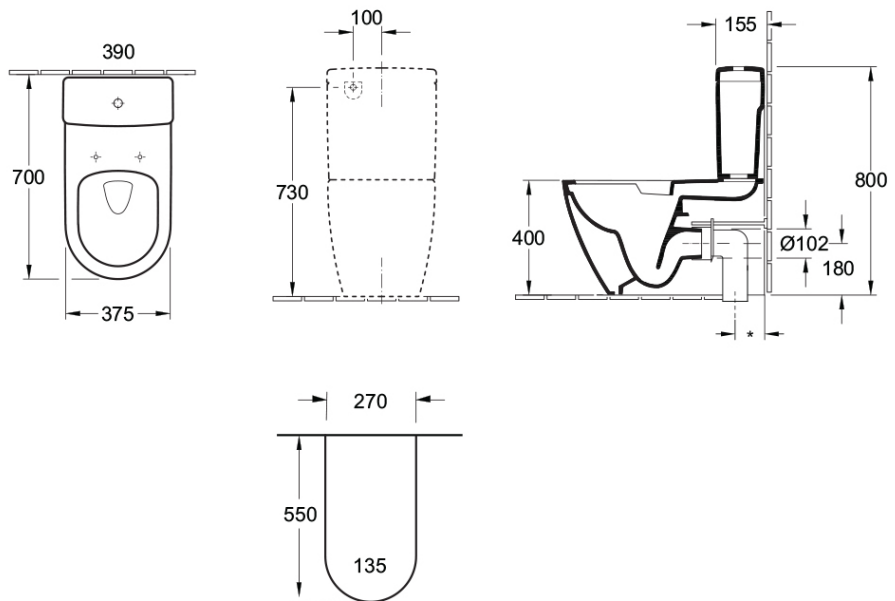

Architectura 2.0 DirectFlush Back To Wall Toilet

S & P Trap

Product Image **Product Details**

Code: 5691R101S4DB
Brand: Villeroy & Boch
Range: Architectura 2.0
Warranty: 10 Years*
Product Width: 390 mm
Product Depth: 700 mm
WELS: 4 Star 3.5 LPM, Reg #: L05242

Additional Features **Technical Specification**

Required Product

Recommended Products
 Style Matched Villeroy & Boch basin, Optional ColourChoice White Flush Button

Additional Notes

- DirectFlush Rimless technology
- Soft Close Seat
- Optional CeramicPlus EasyClean Finish

Installation Instructions

- * S Trap Rec set out = 140mm
- * variable from 110 - 200mm
- * Optinal S Trap set out Use VT103 vario Bend (200 - 290mm)

*Please visit argentaust.com.au/warranty to view the full warranty

Note: All dimensions are in millimetres and are subject to normal manufacturing variations. Always use the physical product measurements for cut-outs and rough-ins as the technical details shown may differ from the actual product. Use acetic cured silicone sealant. Do not use epoxy type adhesives. Clean with damp cloth. Do not use abrasive cleaners, liquids or pastes.