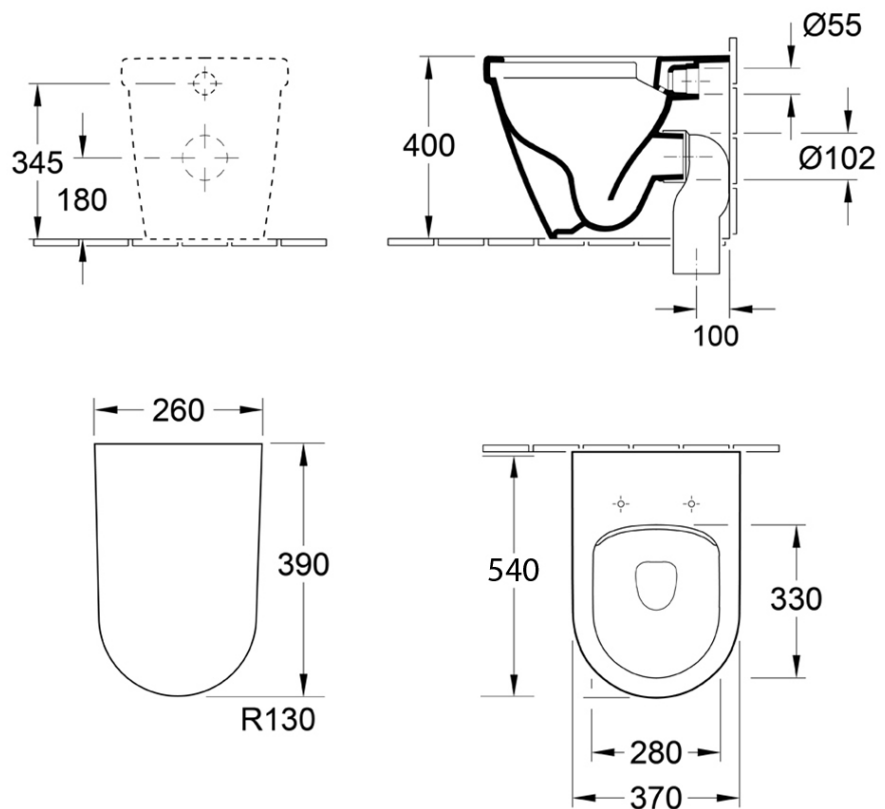

Architectura 2.0 DirectFlush Wall Faced Toilet

S & P Trap

Product Image

Product Details

Code: 5690R101S4DB
Brand: Villeroy & Boch
Range: Architectura 2.0
Warranty: 10 Years*
Product Width: 370 mm
Product Depth: 540 mm
WELS: 4 Star 3.5 LPM, Reg #: L05245

Additional Features

Required Product
 Matching In wall Cistern

Recommended Products
 ViConnect 92233300 or 92233400
 Cisterns with matching E100 E200 or E300 Flush Plates

Additional Notes

- Villeroy & Boch Direct Flush Rimless Technology
- Soft Close Seat

Installation Instructions

- * S trap set out 100mm
- * Set out of 150mm can be achieved with VT103 Vario bend

Technical Specification

*Please visit argentaust.com.au/warranty to view the full warranty

Note: All dimensions are in millimetres and are subject to normal manufacturing variations. Always use the physical product measurements for cut-outs and rough-ins as the technical details shown may differ from the actual product. Use acetic cured silicone sealant. Do not use epoxy type adhesives. Clean with damp cloth. Do not use abrasive cleaners, liquids or pastes.