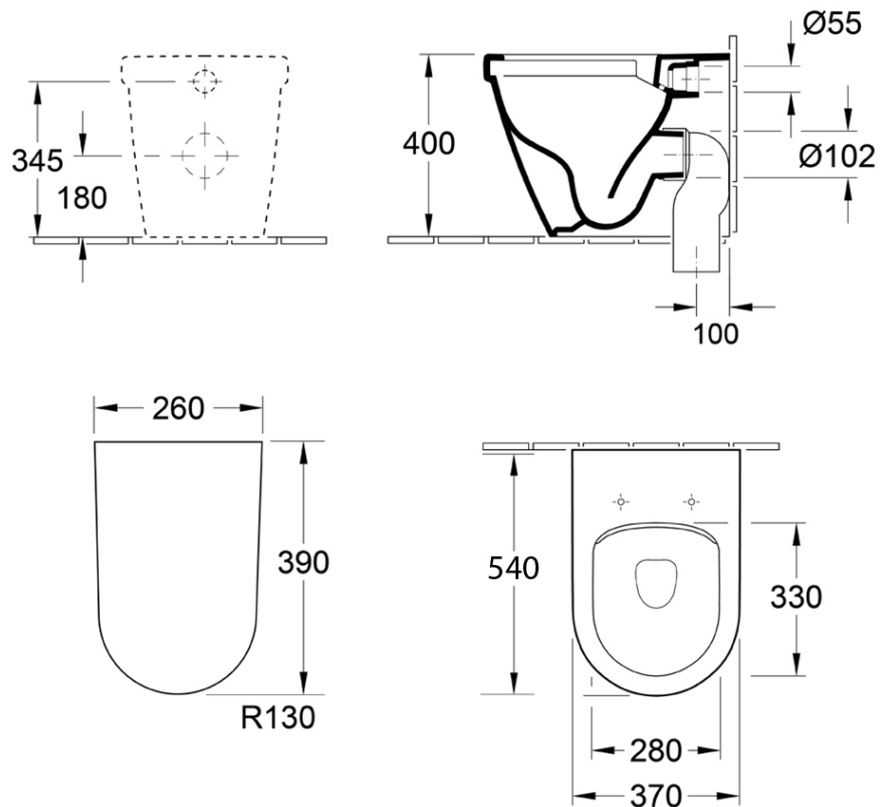

Architectura 2.0 DirectFlush Wall Faced Toilet

S & P Trap | Slim Seat

Product Image **Product Details**

Code: 5690R101L4DB
Brand: Villeroy & Boch
Range: Architectura 2.0
Warranty: 10 Years*
Product Width: 370 mm
Product Depth: 540 mm
WELS: 4 Star 3.5 LPM, Reg #: L05245

Additional Features **Technical Specification**

Required Product
 Matching In wall Cistern

Recommended Products
 ViConnect 92233300 or 92233400
 Cisterns with matching E100 E200 or E300 Flush Plates

Additional Notes

- Villeroy & Boch Direct Flush Rimless Technology
- Slim Soft Close Seat

Installation Instructions

- * S trap set out 100mm
- * Set out of 150mm can be achieved with VT103 Vario bend

*Please visit argentaust.com.au/warranty to view the full warranty

Note: All dimensions are in millimetres and are subject to normal manufacturing variations. Always use the physical product measurements for cut-outs and rough-ins as the technical details shown may differ from the actual product. Use acetic cured silicone sealant. Do not use epoxy type adhesives. Clean with damp cloth. Do not use abrasive cleaners, liquids or pastes.