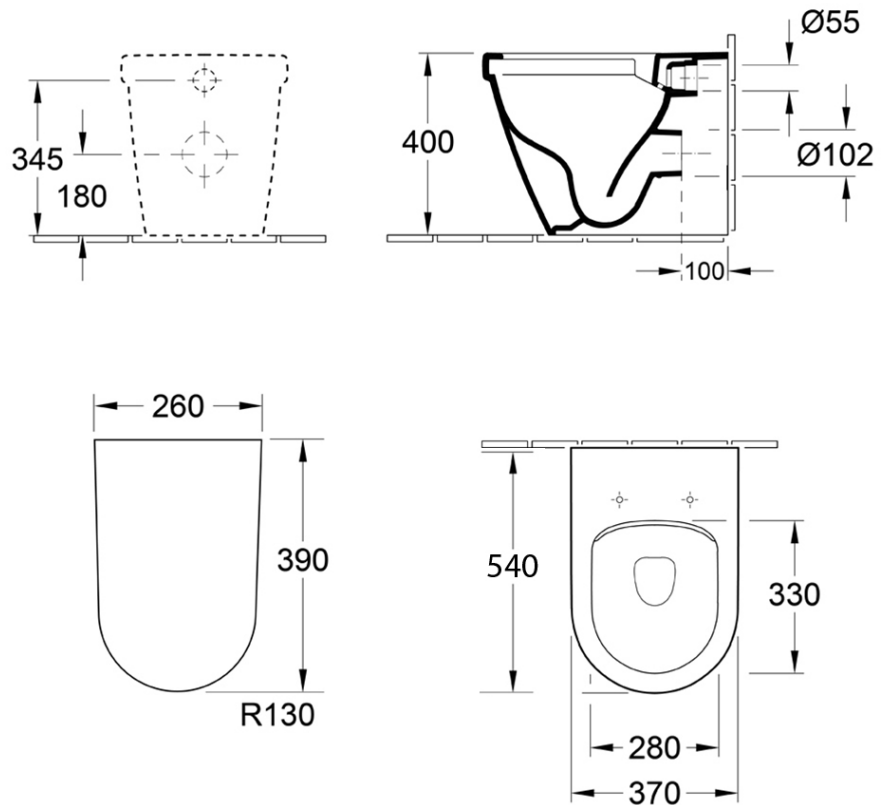

Architectura 2.0 DirectFlush Wall Faced Toilet

P Trap | Slim Seat | CeramicPlus

Product Image **Product Details**

Code: 5690R0R1L4CB
Brand: Villeroy & Boch
Range: Architectura 2.0
Warranty: 10 Years*
Product Width: 370 mm
Product Depth: 540 mm
WELS: 4 Star 3.5 LPM, Reg #: L05245

Additional Features **Technical Specification**

Required Product
 Matching In wall Cistern

Recommended Products
 ViConnect 92233300 or 92233400
 Cisterns with matching E100 E200 or
 E300 Flush Plates

Additional Notes

- Villeroy & Boch Direct Flush Rimless Technology
- Slim Soft Close Seat
- CeramicPlus Easy Clean Finish

*Please visit argentaust.com.au/warranty to view the full warranty

Note: All dimensions are in millimetres and are subject to normal manufacturing variations. Always use the physical product measurements for cut-outs and rough-ins as the technical details shown may differ from the actual product. Use acetic cured silicone sealant. Do not use epoxy type adhesives. Clean with damp cloth. Do not use abrasive cleaners, liquids or pastes.