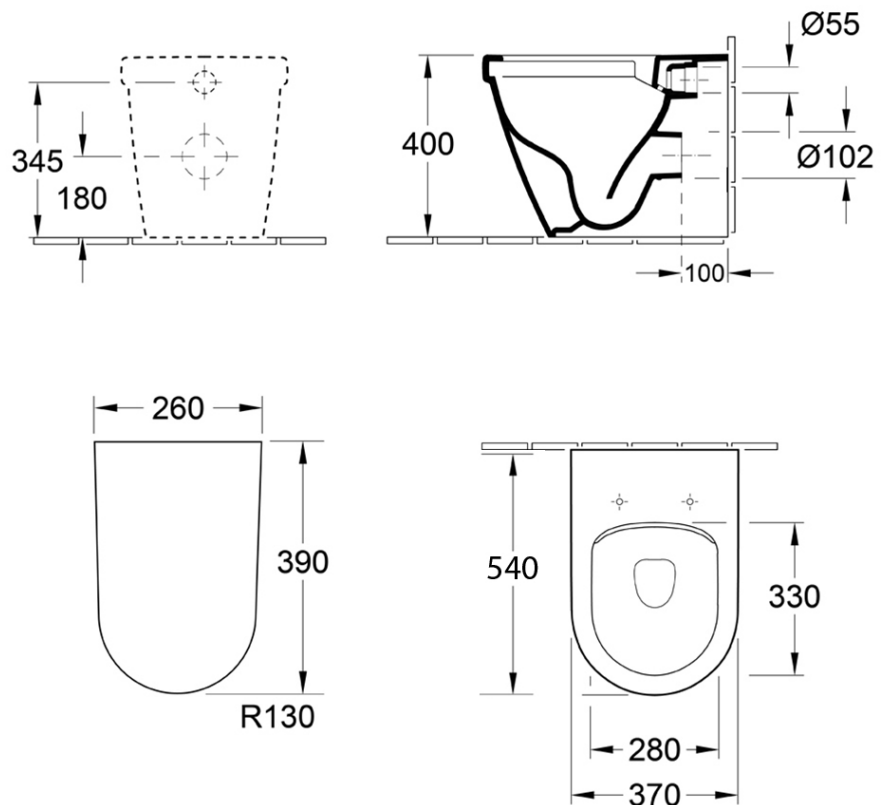

Architectura 2.0 DirectFlush Wall Faced Toilet

P Trap | Slim Seat

Product Image

Product Details

Code: 5690R001L4CB
Brand: Villeroy & Boch
Range: Architectura 2.0
Warranty: 10 Years*
Product Width: 370 mm
Product Depth: 540 mm
WELS: 4 Star 3.5 LPM, Reg #: L05245

Additional Features

Technical Specification

Required Product

Matching In wall Cistern

Recommended Products

ViConnect 92233300 or 92233400
 Cisterns with matching E100 E200 or
 E300 Flush Plates

Additional Notes

- Villeroy & Boch Direct Flush Rimless Technology
- Slim Soft Close Seat

*Please visit argentaust.com.au/warranty to view the full warranty

Note: All dimensions are in millimetres and are subject to normal manufacturing variations. Always use the physical product measurements for cut-outs and rough-ins as the technical details shown may differ from the actual product. Use acetic cured silicone sealant. Do not use epoxy type adhesives. Clean with damp cloth. Do not use abrasive cleaners, liquids or pastes.