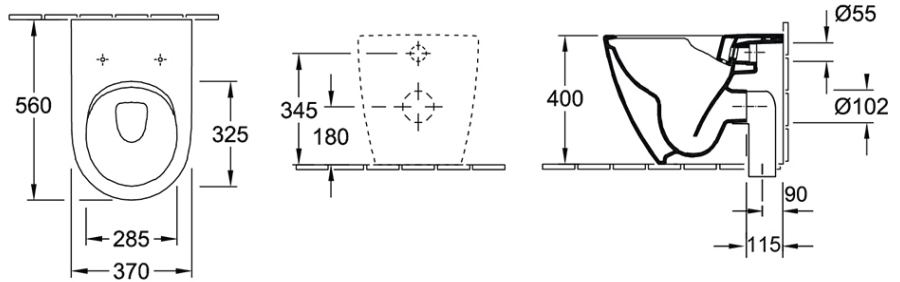

Subway 2.0 DirectFlush Wall Faced Toilet

S Trap | CeramicPlus

Product Image

Product Details

Code:	5602R1R1S4DB
Brand:	Villeroy & Boch
Range:	Subway 2.0
Warranty:	10 Years*
Product Width:	N/A
Product Depth:	N/A
WELS:	4 Star 3.4 LPM, Reg #: L05440 (V)

Additional Features

Technical Specification

Required Product

Matching InWall Cistern

Recommended Products

92233300 ViConnect Cistern

Additional Notes

- DirectFlush Technology

*Please visit argentaust.com.au/warranty to view the full warranty

Note: All dimensions are in millimetres and are subject to normal manufacturing variations. Always use the physical product measurements for cut-outs and rough-ins as the technical details shown may differ from the actual product. Use acetic cured silicone sealant. Do not use epoxy type adhesives. Clean with damp cloth. Do not use abrasive cleaners, liquids or pastes.