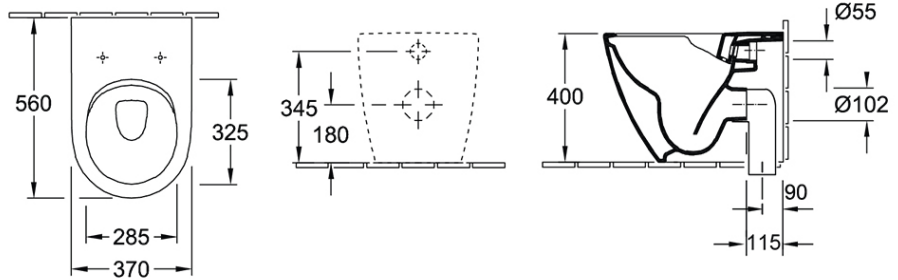

Subway 2.0 DirectFlush Wall Faced Toilet

S Trap | Slim Seat | CeramicPlus

Product Image

Product Details

Code:	5602R1R1L4DB
Brand:	Villeroy & Boch
Range:	Subway 2.0
Warranty:	10 Years*
Product Width:	N/A
Product Depth:	N/A
WELS:	4 Star 3.4 LPM, Reg #: L05440 (V)

Additional Features

Technical Specification

Required Product

Matching InWall Cistern

Recommended Products

92233300 ViConnect Cistern

Additional Notes

- DirectFlush
- Rimless technology

*Please visit argentaust.com.au/warranty to view the full warranty

Note: All dimensions are in millimetres and are subject to normal manufacturing variations. Always use the physical product measurements for cut-outs and rough-ins as the technical details shown may differ from the actual product. Use acetic cured silicone sealant. Do not use epoxy type adhesives. Clean with damp cloth. Do not use abrasive cleaners, liquids or pastes.