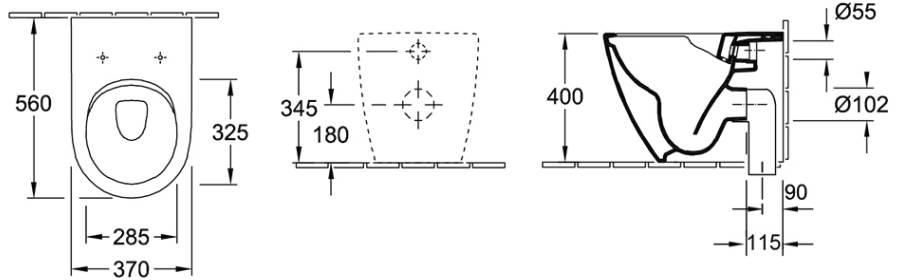

Subway 2.0 DirectFlush Wall Faced Toilet

S Trap

Product Image

Product Details

Code:	5602R101S4DB
Brand:	Villeroy & Boch
Range:	Subway 2.0
Warranty:	10 Years*
Product Width:	N/A
Product Depth:	N/A
WELS:	4 Star 3.4 LPM, Reg #: L05440

Additional Features

Technical Specification

Required Product

Matching InWall Cistern

Recommended Products

92233300 ViConnect Cistern

Additional Notes

- DirectFlush Technology

*Please visit argentaust.com.au/warranty to view the full warranty

Note: All dimensions are in millimetres and are subject to normal manufacturing variations. Always use the physical product measurements for cut-outs and rough-ins as the technical details shown may differ from the actual product. Use acetic cured silicone sealant. Do not use epoxy type adhesives. Clean with damp cloth. Do not use abrasive cleaners, liquids or pastes.