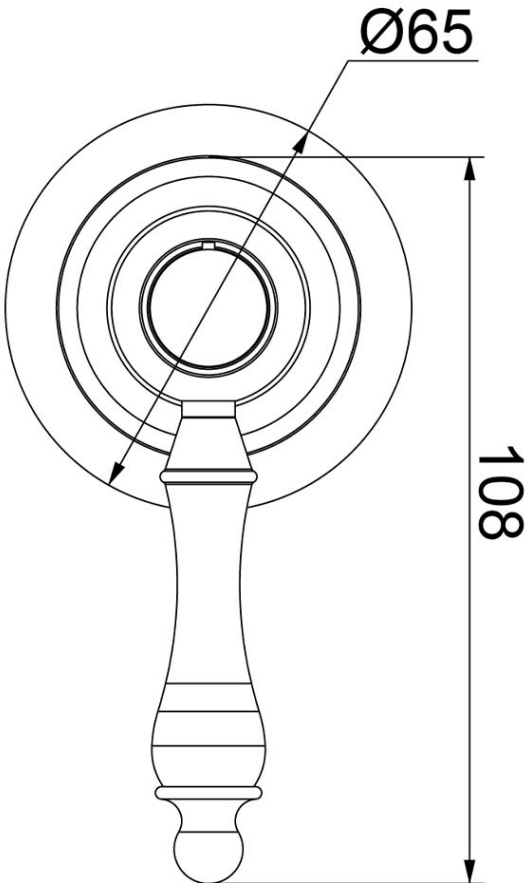

Avia 2.0 Shower Mixer Trim

Ceramic/Brushed Gold

Product Image **Product Details**

Code: 5377585B
Brand: Villeroy & Boch
Range: Avia 2.0
Warranty: 15 Years*
WELS: N/A

Additional Features **Technical Specification**

Required Product
 ColourChoice 7413300

Recommended Products

Additional Notes

- 35mm Ceramic Cartridge
- Compact 65mm Plate
- Matching Showers & Accessories

Installation Instructions

- * NOT COMPATIBLE WITH UNIVERSAL BODY
- * ONLY USE COLOURCHOICE BODY 7413300

*Please visit argentaust.com.au/warranty to view the full warranty

Note: All dimensions are in millimetres and are subject to normal manufacturing variations. It is recommended to use the physical product measurements for cut-outs and rough-ins as the technical details shown may differ from the actual product. Use acetic cured silicone sealant. Do not use epoxy type adhesives. Clean with damp cloth. Do not use abrasive cleaners, liquids or pastes.