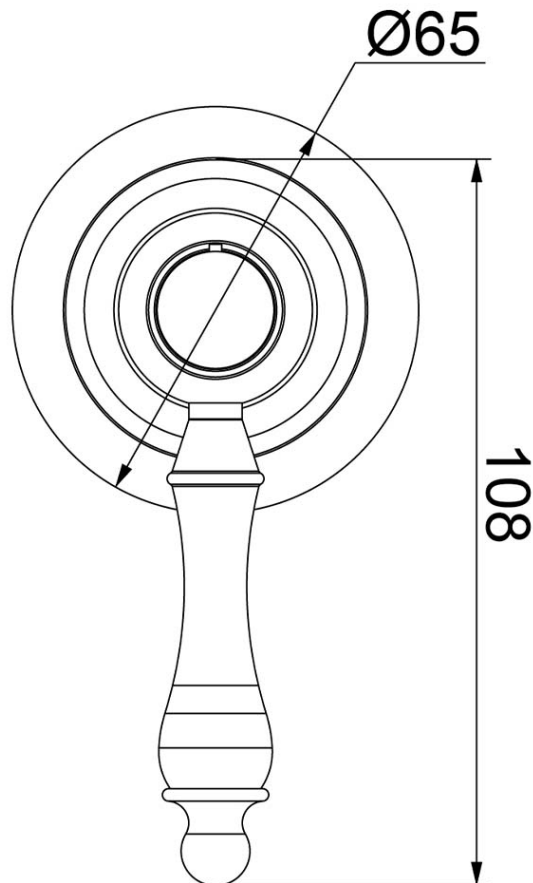

Avia 2.0 Shower Mixer Trim

Ceramic/Brushed Nickel

Product Image **Product Details**

Code: 5377580B
Brand: Villeroy & Boch
Range: Avia 2.0
Warranty: 15 Years*
WELS: N/A

Additional Features **Technical Specification**

Required Product
 ColourChoice 7413300

Recommended Products

Additional Notes

- 35mm Ceramic Cartridge
- Compact 65mm Plate
- Matching Showers & Accessories

Installation Instructions

* NOT COMPATIBLE WITH UNIVERSAL BODY
 * ONLY USE COLOURCHOICE BODY 7413300

*Please visit argentaust.com.au/warranty to view the full warranty

Note: All dimensions are in millimetres and are subject to normal manufacturing variations. It is recommended to use the physical product measurements for cut-outs and rough-ins as the technical details shown may differ from the actual product. Use acetic cured silicone sealant. Do not use epoxy type adhesives. Clean with damp cloth. Do not use abrasive cleaners, liquids or pastes.