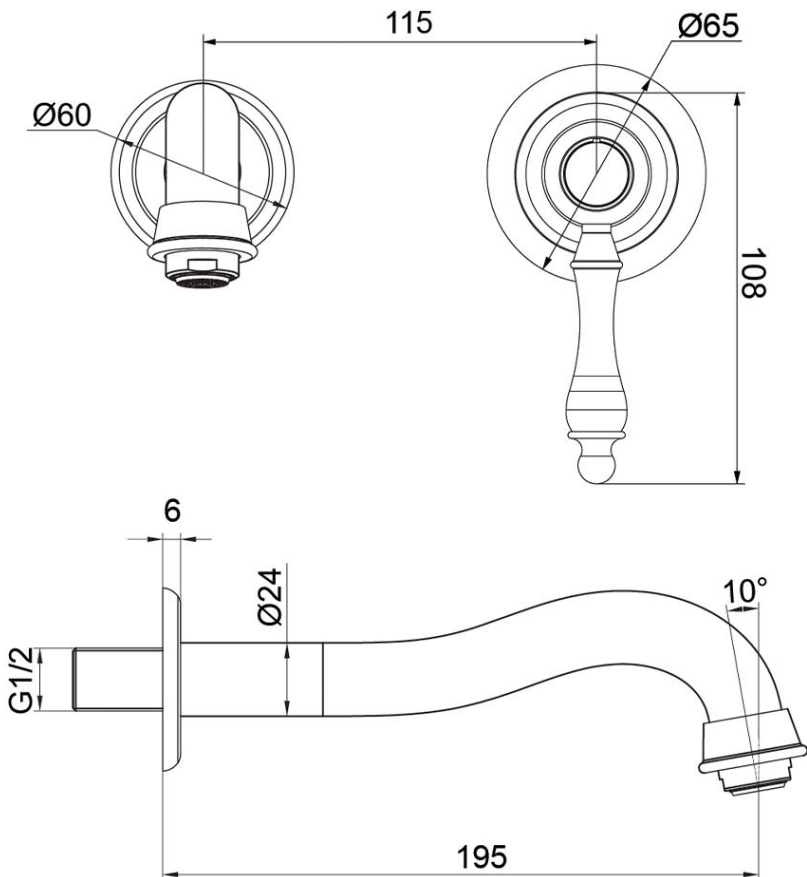

Additional Features **Technical Specification**

Required Product
ColourChoice 8733500

Recommended Products

Additional Notes

- Lead Free
- 115mm Centres
- 35mm Ceramic Cartridge
- Spout Can Be Positioned On The Left Hand Side Of The Mixer Only
- Matching Showers & Accessories
- Use as a Bath Mixer By Changing To The Full Flow Aerator Provided In The Box

Installation Instructions

* NOT COMPATIBLE WITH UNIVERSAL BODY
* ONLY USE COLOURCHOICE BODY 8733500