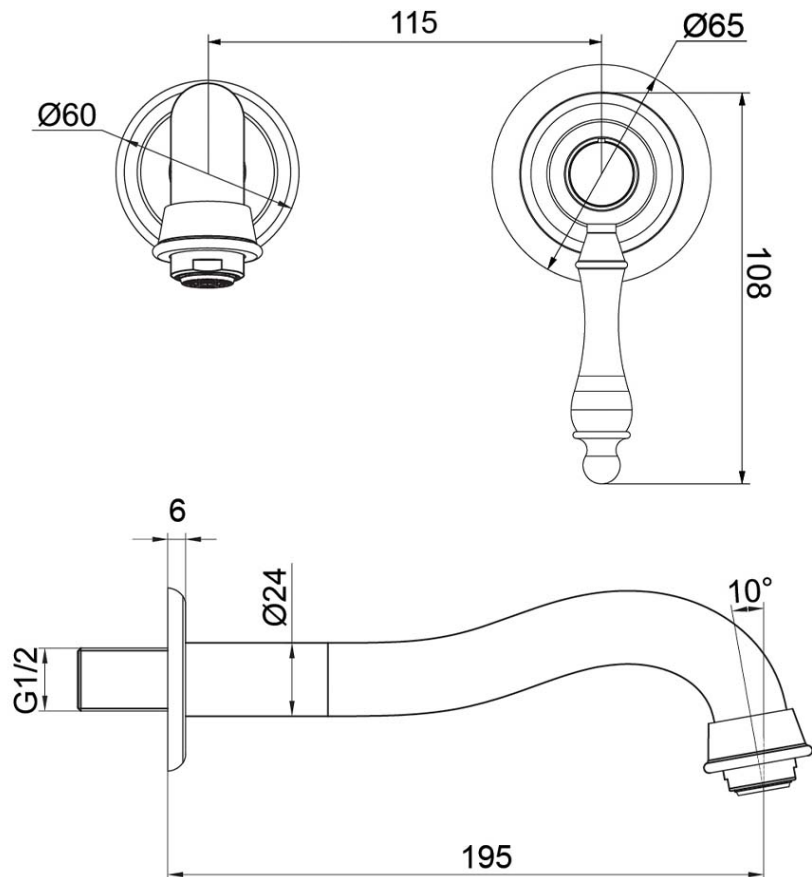

Additional Features **Technical Specification**

Required Product
ColourChoice 8733500

Recommended Products

Additional Notes

- Lead Free
- 115mm Centres
- 35mm Ceramic Cartridge
- Spout Can Be Positioned On The Left Hand Side Of The Mixer Only
- Matching Showers & Accessories
- Use as a Bath Mixer By Changing To The Full Flow Aerator Provided In The Box

Installation Instructions

* NOT COMPATIBLE WITH UNIVERSAL BODY
* ONLY USE COLOURCHOICE BODY 8733500