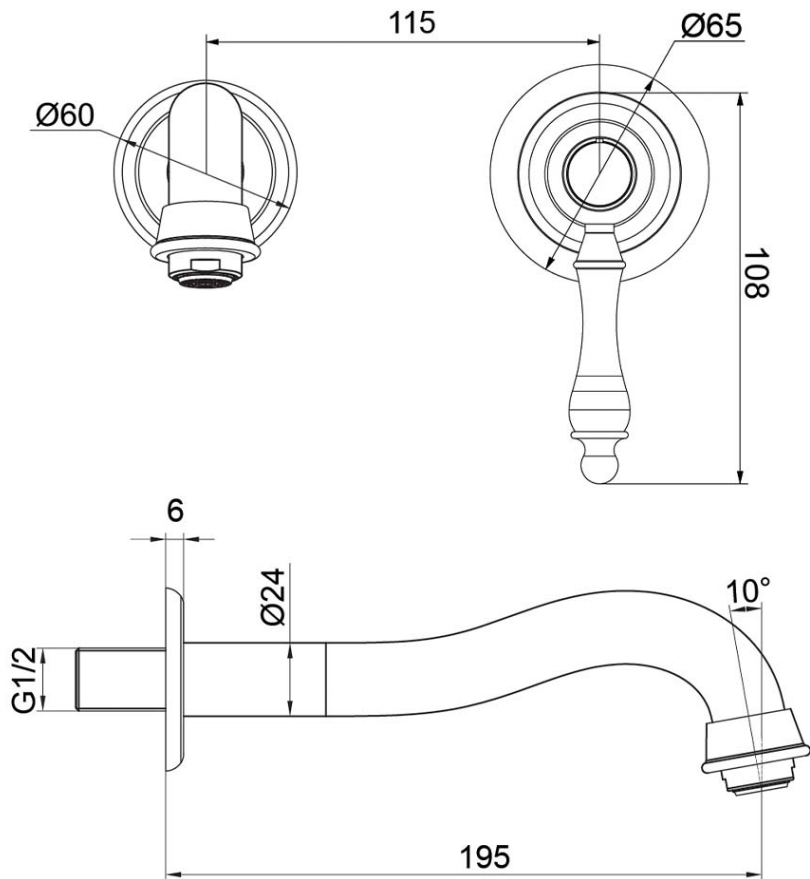

Avia 2.0 Wall Mounted Basin Trim

Ceramic/Chrome

Product Image

Product Details

Code: 5374561B
Brand: Villeroy & Boch
Range: Avia 2.0
Warranty: 15 Years*
WELS: 5 Star 5 LPM, Reg #: T43050

Additional Features

Required Product
 ColourChoice 8733500

Recommended Products

Additional Notes

- Lead Free
- 115mm Centres
- 35mm Ceramic Cartridge
- Spout Can Be Positioned On The Left Hand Side Of The Mixer Only
- Matching Showers & Accessories
- Use as a Bath Mixer By Changing To The Full Flow Aerator Provided In The Box

Installation Instructions

* NOT COMPATIBLE WITH UNIVERSAL BODY
 * ONLY USE COLOURCHOICE BODY 8733500

Technical Specification

*Please visit argentaust.com.au/warranty to view the full warranty

Note: All dimensions are in millimetres and are subject to normal manufacturing variations. It is recommended to use the physical product measurements for cut-outs and rough-ins as the technical details shown may differ from the actual product. Use acetic cured silicone sealant. Do not use epoxy type adhesives. Clean with damp cloth. Do not use abrasive cleaners, liquids or pastes.