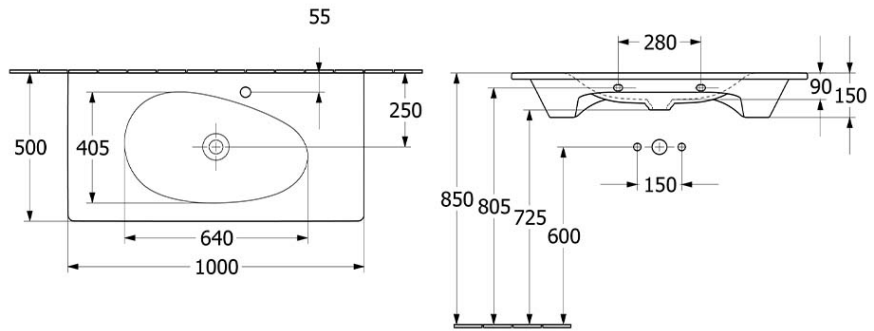

Additional Features **Technical Specification**

Required Product
32mm Waste

Recommended Products
K316-D Pop Up Waste series

Additional Notes

- Supplied with non-closeable waste
- Check for suitability to your requirements.

Installation Instructions

- When used in conjunction with Antao Bathroom Furniture
- Basin must be mounted to wall prior to Cabinet fitment.