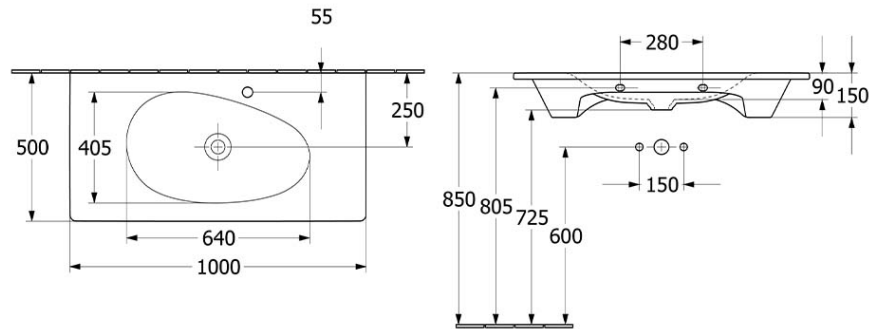

Additional Features **Technical Specification**

Required Product
32mm Waste

Recommended Products
K316-D Pop Up Waste series

Additional Notes

- Supplied with non-closeable waste
- Check for suitability to your requirements.

Installation Instructions

- When used in conjunction with Antao Bathroom Furniture
- Basin must be mounted to wall prior to Cabinet fitment.