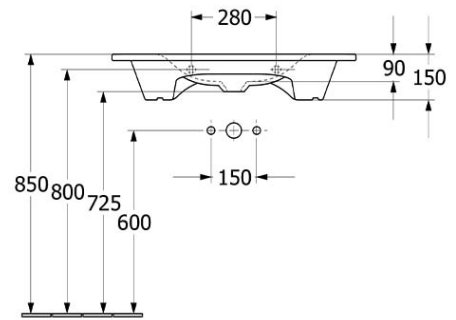

Additional Features

Technical Specification

Required Product
32mm Waste

Recommended Products
K316-D Pop Up Waste series

Additional Notes

- Supplied with non-closeable waste
- Check for suitability to your requirements.

Installation Instructions

- When used in conjunction with Antao Bathroom Furniture
- Basin must be mounted to wall prior to Cabinet fitment.