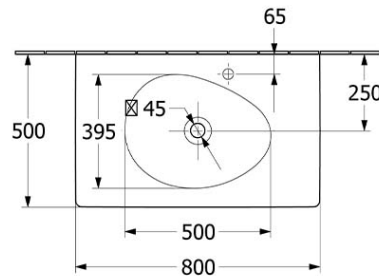

Additional Features

Technical Specification

Required Product
32mm Waste

Recommended Products
K316-D Pop Up Waste series

Additional Notes

- Supplied with non-closeable waste
- Check for suitability to your requirements.

Installation Instructions

- When used in conjunction with Antao Bathroom Furniture
- Basin must be mounted to wall prior to Cabinet fitment.