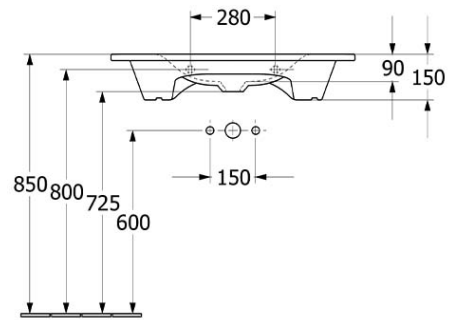

Additional Features **Technical Specification**

Required Product
32mm Waste

Recommended Products
K316-D Pop Up Waste series

Additional Notes

- Supplied with non-closeable waste
- Check for suitability to your requirements.

Installation Instructions

- When used in conjunction with Antao Bathroom Furniture
- Basin must be mounted to wall prior to Cabinet fitment.