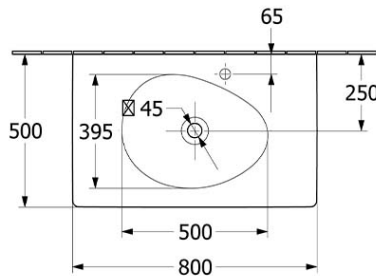

Additional Features **Technical Specification**

Required Product
32mm Waste

Recommended Products
K316-D Pop Up Waste series

Additional Notes

- Supplied with non-closeable waste
- Check for suitability to your requirements.

Installation Instructions

- When used in conjunction with Antao Bathroom Furniture
- Basin must be mounted to wall prior to Cabinet fitment.