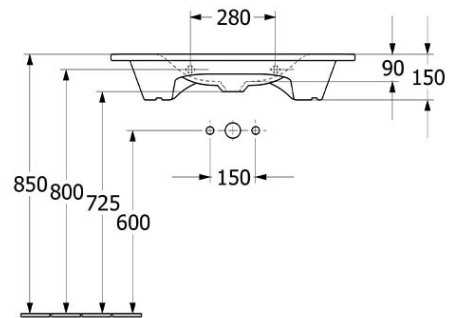

Installation Instructions

- When used in conjunction with Antao Bathroom Furniture
- Basin must be mounted to wall prior to Cabinet fitment.