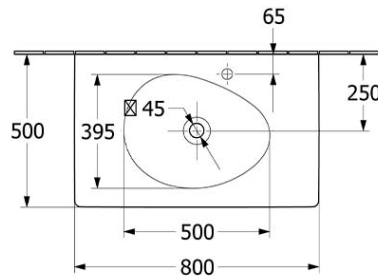

Installation Instructions

- When used in conjunction with Antao Bathroom Furniture
- Basin must be mounted to wall prior to Cabinet fitment.