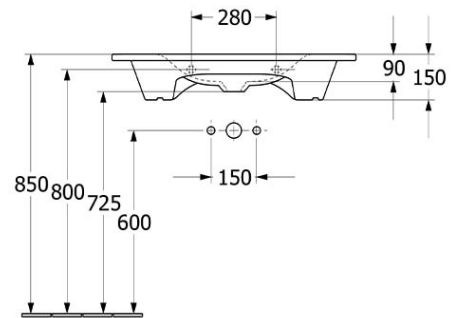

Additional Features

Technical Specification

Required Product
32mm Waste

Recommended Products
K316-D Pop Up Waste series

Additional Notes

- Supplied with non-closeable waste
- Check for suitability to your requirements.

Installation Instructions

- When used in conjunction with Antao Bathroom Furniture
- Basin must be mounted to wall prior to Cabinet fitment.