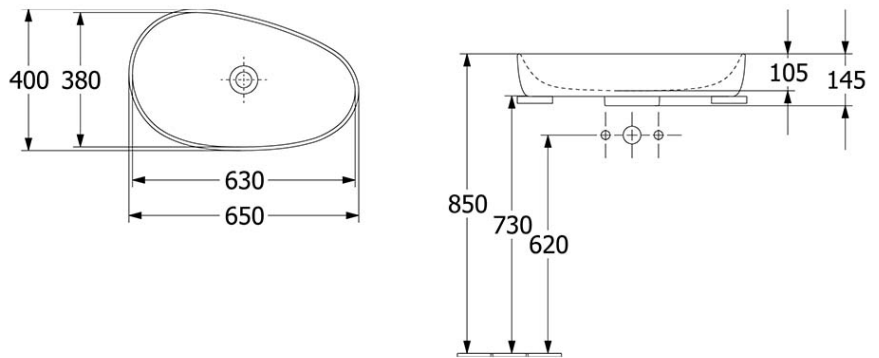

# Antao 650 Vessel Basin

CERAMICPLUS | NO OVERFLOW | PURE BLACK

**Product Image**

**Product Details**

<b>Code:</b>	<b>4A7465R7</b>
Brand:	Villeroy & Boch
Range:	Antao
Warranty:	10 Years*
Product Width:	650 mm
Product Depth:	400 mm
WELS:	N/A

**Additional Features**

**Technical Specification**

**Required Product**  
32mm Waste

**Recommended Products**  
K316-D Pop Up Waste series

**Additional Notes**

- Supplied with non-closeable waste
- Check for suitability to your requirements.

\*Please visit [argentaust.com.au/warranty](http://argentaust.com.au/warranty) to view the full warranty

*Note: All dimensions are in millimetres and are subject to normal manufacturing variations. Always use the physical product measurements for cut-outs and rough-ins as the technical details shown may differ from the actual product. Use acetic cured silicone sealant. Do not use epoxy type adhesives. Clean with damp cloth. Do not use abrasive cleaners, liquids or pastes.*