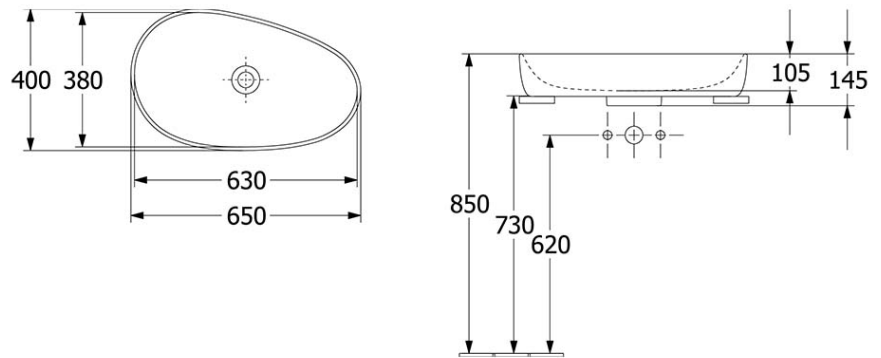

Antao 650 Vessel Basin

CERAMICPLUS | NO OVERFLOW | WHITE

Product Image

Product Details

Code:	4A7465R1
Brand:	Villeroy & Boch
Range:	Antao
Warranty:	10 Years*
Product Width:	650 mm
Product Depth:	400 mm
WELS:	N/A

Additional Features

Technical Specification

Required Product
32mm Waste

Recommended Products
K316-D Pop Up Waste series

Additional Notes

- Supplied with non-closeable waste
- Check for suitability to your requirements.

*Please visit argentaust.com.au/warranty to view the full warranty

Note: All dimensions are in millimetres and are subject to normal manufacturing variations. Always use the physical product measurements for cut-outs and rough-ins as the technical details shown may differ from the actual product. Use acetic cured silicone sealant. Do not use epoxy type adhesives. Clean with damp cloth. Do not use abrasive cleaners, liquids or pastes.