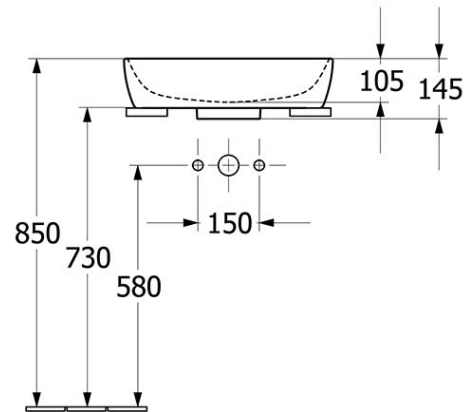

Antao 510 Vessel Basin

CERAMICPLUS | NO OVERFLOW | WHITE

Product Image **Product Details**

Code: 4A7351R1
Brand: Villeroy & Boch
Range: Antao
Warranty: 10 Years*
Product Width: 510 mm
Product Depth: 400 mm
WELS: N/A

Additional Features **Technical Specification**

Required Product
32mm Waste

Recommended Products
K316-D Pop Up Waste series

Additional Notes

- Supplied with non-closeable waste
- Check for suitability to your requirements.

*Please visit argentaust.com.au/warranty to view the full warranty

Note: All dimensions are in millimetres and are subject to normal manufacturing variations. Always use the physical product measurements for cut-outs and rough-ins as the technical details shown may differ from the actual product. Use acetic cured silicone sealant. Do not use epoxy type adhesives. Clean with damp cloth. Do not use abrasive cleaners, liquids or pastes.