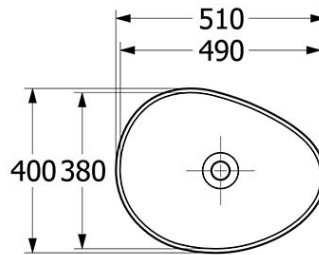

Antao 510 Vessel Basin

CERAMICPLUS | NO OVERFLOW | WHITE

Product Image **Product Details**

Code: 4A7351R1
Brand: Villeroy & Boch
Range: Antao
Warranty: 10 Years*
Product Width: 510 mm
Product Depth: 400 mm
WELS: N/A

Additional Features **Technical Specification**

Required Product
32mm Waste

Recommended Products
K316-D Pop Up Waste series

Additional Notes

- Supplied with non-closeable waste
- Check for suitability to your requirements.

*Please visit argentaust.com.au/warranty to view the full warranty

Note: All dimensions are in millimetres and are subject to normal manufacturing variations. Always use the physical product measurements for cut-outs and rough-ins as the technical details shown may differ from the actual product. Use acetic cured silicone sealant. Do not use epoxy type adhesives. Clean with damp cloth. Do not use abrasive cleaners, liquids or pastes.