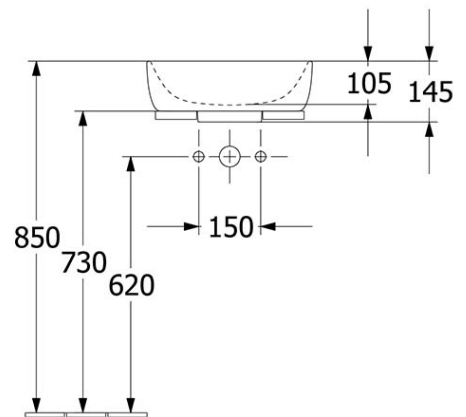

Antao 400 Vessel Basin

CERAMICPLUS | NO OVERFLOW | MORNING GREEN

Product Image

Product Details

Code:	4A7240R8
Brand:	Villeroy & Boch
Range:	Antao
Warranty:	10 Years*
Product Width:	400 mm
Product Depth:	395 mm
WELS:	N/A

Additional Features

Technical Specification

Required Product
32mm Waste

Recommended Products
K316-D Pop Up Waste series

Additional Notes

- Supplied with non-closeable waste
- Check for suitability to your requirements.

*Please visit argentaust.com.au/warranty to view the full warranty

Note: All dimensions are in millimetres and are subject to normal manufacturing variations. Always use the physical product measurements for cut-outs and rough-ins as the technical details shown may differ from the actual product. Use acetic cured silicone sealant. Do not use epoxy type adhesives. Clean with damp cloth. Do not use abrasive cleaners, liquids or pastes.