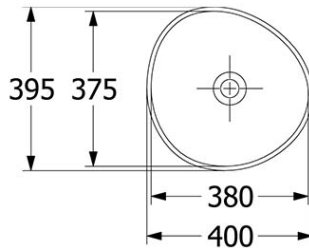

Additional Features

Technical Specification

Required Product
32mm Waste

Recommended Products
K316-D Pop Up Waste series

Additional Notes

- Supplied with non-closeable waste
- Check for suitability to your requirements.

*Please visit argentaust.com.au/warranty to view the full warranty

Note: All dimensions are in millimetres and are subject to normal manufacturing variations. Always use the physical product measurements for cut-outs and rough-ins as the technical details shown may differ from the actual product. Use acetic cured silicone sealant. Do not use epoxy type adhesives. Clean with damp cloth. Do not use abrasive cleaners, liquids or pastes.