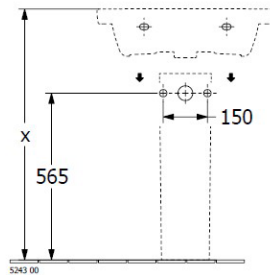

Subway 3.0 600 Wall Basin

1 Tap hole, Slot Overflow, TitanCeram

Product Image

Product Details

Code:	4A706001CB
Brand:	Villeroy & Boch
Range:	Subway 3.0
Warranty:	10 Years*
Product Width:	600 mm
Product Depth:	470 mm
Product Height:	45 mm

Additional Features

Technical Specification

Required Product
32mm Waste

Recommended Products
K316-D Pop Up Waste Series

Additional Notes

- TitanCeram Slim Edge Basin with Slot Overflow

Installation Instructions
* Supplied with 9961 Mounting set

*Please visit argentaust.com.au/warranty to view the full warranty

Note: All dimensions are in millimetres and are subject to normal manufacturing variations. Always use the physical product measurements for cut-outs and rough-ins as the technical details shown may differ from the actual product. Use acetic cured silicone sealant. Do not use epoxy type adhesives. Clean with damp cloth. Do not use abrasive cleaners, liquids or pastes.