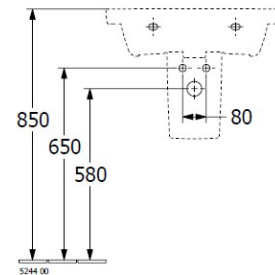

Subway 3.0 600 Wall Basin

1 Tap hole, Slot Overflow, TitanCeram

Product Image

Product Details

Code:	4A706001CB
Brand:	Villeroy & Boch
Range:	Subway 3.0
Warranty:	10 Years*
Product Width:	600 mm
Product Depth:	470 mm
Product Height:	45 mm

Additional Features

Technical Specification

Required Product
32mm Waste

Recommended Products
K316-D Pop Up Waste Series

Additional Notes

- TitanCeram Slim Edge Basin with Slot Overflow

Installation Instructions
* Supplied with 9961 Mounting set

*Please visit argentaust.com.au/warranty to view the full warranty

Note: All dimensions are in millimetres and are subject to normal manufacturing variations. Always use the physical product measurements for cut-outs and rough-ins as the technical details shown may differ from the actual product. Use acetic cured silicone sealant. Do not use epoxy type adhesives. Clean with damp cloth. Do not use abrasive cleaners, liquids or pastes.