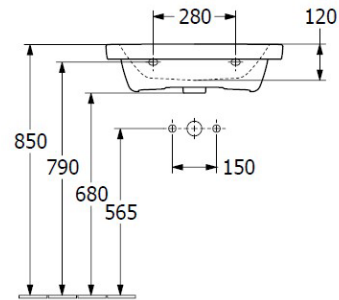

Subway 3.0 600 Wall Basin

1 Tap hole, Slot Overflow, TitanCeram

Product Image

Product Details

Code:	4A706001CB
Brand:	Villeroy & Boch
Range:	Subway 3.0
Warranty:	10 Years*
Product Width:	600 mm
Product Depth:	470 mm
Product Height:	45 mm

Additional Features

Technical Specification

Required Product
32mm Waste

Recommended Products
K316-D Pop Up Waste Series

Additional Notes

- TitanCeram Slim Edge Basin with Slot Overflow

Installation Instructions
* Supplied with 9961 Mounting set

*Please visit argentaust.com.au/warranty to view the full warranty

Note: All dimensions are in millimetres and are subject to normal manufacturing variations. Always use the physical product measurements for cut-outs and rough-ins as the technical details shown may differ from the actual product. Use acetic cured silicone sealant. Do not use epoxy type adhesives. Clean with damp cloth. Do not use abrasive cleaners, liquids or pastes.