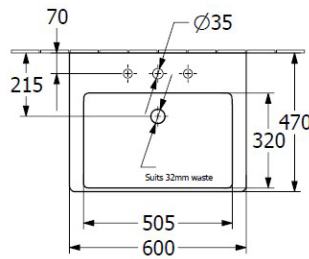

Subway 3.0 600 Wall Basin

1 Tap hole, Slot Overflow, TitanCeram

Product Image

Product Details

Code:	4A706001CB
Brand:	Villeroy & Boch
Range:	Subway 3.0
Warranty:	10 Years*
Product Width:	600 mm
Product Depth:	470 mm
Product Height:	45 mm

Additional Features

Technical Specification

Required Product
32mm Waste

Recommended Products
K316-D Pop Up Waste Series

Additional Notes

- TitanCeram Slim Edge Basin with Slot Overflow

Installation Instructions
* Supplied with 9961 Mounting set

*Please visit argentaust.com.au/warranty to view the full warranty

Note: All dimensions are in millimetres and are subject to normal manufacturing variations. Always use the physical product measurements for cut-outs and rough-ins as the technical details shown may differ from the actual product. Use acetic cured silicone sealant. Do not use epoxy type adhesives. Clean with damp cloth. Do not use abrasive cleaners, liquids or pastes.