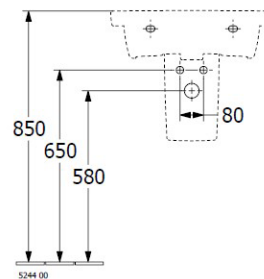

Subway 3.0 550 Wall Basin

Stone White, 1 Tap hole, Slot Overflow, TitanCeram

Product Image

Product Details

Code:	4A7055RWCB
Brand:	Villeroy & Boch
Range:	Subway 3.0
Warranty:	10 Years*
Product Width:	550 mm
Product Depth:	440 mm
Product Height:	45 mm

Additional Features

Technical Specification

Required Product
32mm Waste

Recommended Products
K316-D Pop Up Waste Series

Additional Notes

- TitanCeram Slim Edge Basin with Slot Overflow

Installation Instructions

* Supplied with 9961 Mounting set

*Please visit argentaust.com.au/warranty to view the full warranty

Note: All dimensions are in millimetres and are subject to normal manufacturing variations. Always use the physical product measurements for cut-outs and rough-ins as the technical details shown may differ from the actual product. Use acetic cured silicone sealant. Do not use epoxy type adhesives. Clean with damp cloth. Do not use abrasive cleaners, liquids or pastes.