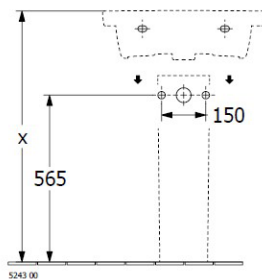

Subway 3.0 550 Wall Basin

Stone White, 1 Tap hole, Slot Overflow, TitanCeram

Product Image

Product Details

Code:	4A7055RWCB
Brand:	Villeroy & Boch
Range:	Subway 3.0
Warranty:	10 Years*
Product Width:	550 mm
Product Depth:	440 mm
Product Height:	45 mm

Additional Features

Technical Specification

Required Product
32mm Waste

Recommended Products
K316-D Pop Up Waste Series

Additional Notes

- TitanCeram Slim Edge Basin with Slot Overflow

Installation Instructions

* Supplied with 9961 Mounting set

*Please visit argentaust.com.au/warranty to view the full warranty

Note: All dimensions are in millimetres and are subject to normal manufacturing variations. Always use the physical product measurements for cut-outs and rough-ins as the technical details shown may differ from the actual product. Use acetic cured silicone sealant. Do not use epoxy type adhesives. Clean with damp cloth. Do not use abrasive cleaners, liquids or pastes.