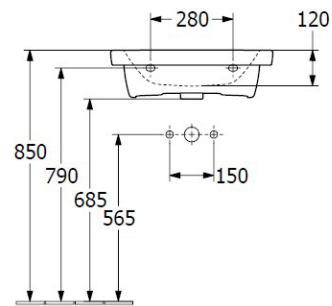

Subway 3.0 550 Wall Basin

Stone White, 1 Tap hole, Slot Overflow, TitanCeram

Product Image

Product Details

Code:	4A7055RWCB
Brand:	Villeroy & Boch
Range:	Subway 3.0
Warranty:	10 Years*
Product Width:	550 mm
Product Depth:	440 mm
Product Height:	45 mm

Additional Features

Technical Specification

Required Product
32mm Waste

Recommended Products
K316-D Pop Up Waste Series

Additional Notes

- TitanCeram Slim Edge Basin with Slot Overflow

Installation Instructions

* Supplied with 9961 Mounting set

*Please visit argentaust.com.au/warranty to view the full warranty

Note: All dimensions are in millimetres and are subject to normal manufacturing variations. Always use the physical product measurements for cut-outs and rough-ins as the technical details shown may differ from the actual product. Use acetic cured silicone sealant. Do not use epoxy type adhesives. Clean with damp cloth. Do not use abrasive cleaners, liquids or pastes.