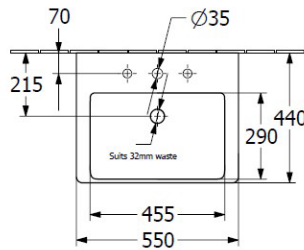

Subway 3.0 550 Wall Basin

Stone White, 1 Tap hole, Slot Overflow, TitanCeram

Product Image

Product Details

Code:	4A7055RWCB
Brand:	Villeroy & Boch
Range:	Subway 3.0
Warranty:	10 Years*
Product Width:	550 mm
Product Depth:	440 mm
Product Height:	45 mm

Additional Features

Technical Specification

Required Product
32mm Waste

Recommended Products
K316-D Pop Up Waste Series

Additional Notes

- TitanCeram Slim Edge Basin with Slot Overflow

Installation Instructions

* Supplied with 9961 Mounting set

*Please visit argentaust.com.au/warranty to view the full warranty

Note: All dimensions are in millimetres and are subject to normal manufacturing variations. Always use the physical product measurements for cut-outs and rough-ins as the technical details shown may differ from the actual product. Use acetic cured silicone sealant. Do not use epoxy type adhesives. Clean with damp cloth. Do not use abrasive cleaners, liquids or pastes.