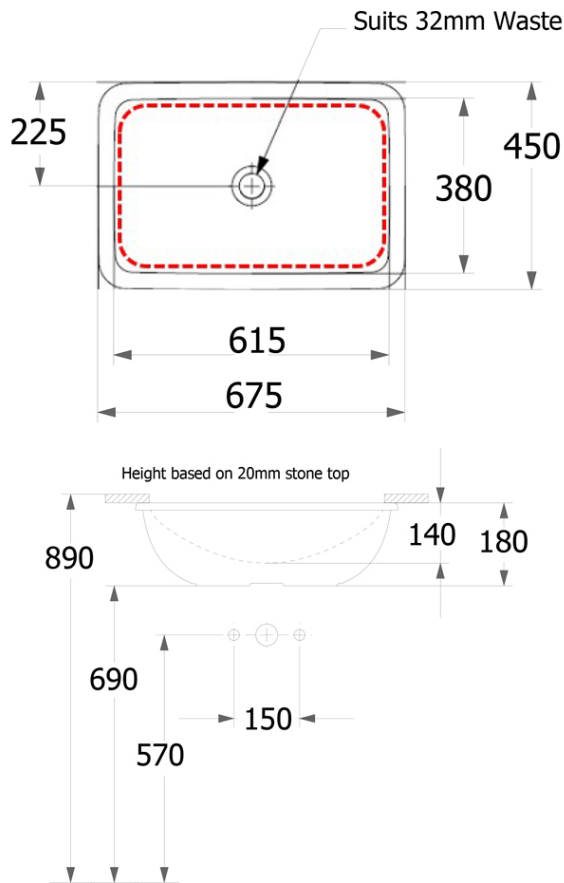

Loop Slim 615 Rectangular Undercounter Basin

Pure Black | Ceramic Plus

Product Image

Product Details

Code:	4A5800R7
Brand:	Villeroy & Boch
Range:	Loop Slim
Warranty:	10 Years*
Product Width:	615 mm
Product Depth:	380 mm
WELS:	N/A

Additional Features

Technical Specification

Required Product

32mm Overflow Waste

Recommended Products

K316-DMB Matt Black waste or any of the K316-D PUW Series

Additional Notes

- Water Capacity to bottom of overflow - 6.3lt
- Position V&B logo visible at the back of the basin & Overflow at the front

Installation Instructions

- * Standard Ceramic dimensional tolerances apply +/- 2%
- * No Cabinet production or cut-out in benchtop should be attempted without having the actual basin/s on hand
- * Basin cutout in benchtop should be 8-10mm smaller all round than the actual basin ID

*Please visit argentaust.com.au/warranty to view the full warranty

Note: All dimensions are in millimetres and are subject to normal manufacturing variations. It is recommended to use the physical product measurements for cut-outs and rough-ins as the technical details shown may differ from the actual product. Use acetic cured silicone sealant. Do not use epoxy type adhesives. Clean with damp cloth. Do not use abrasive cleaners, liquids or pastes.