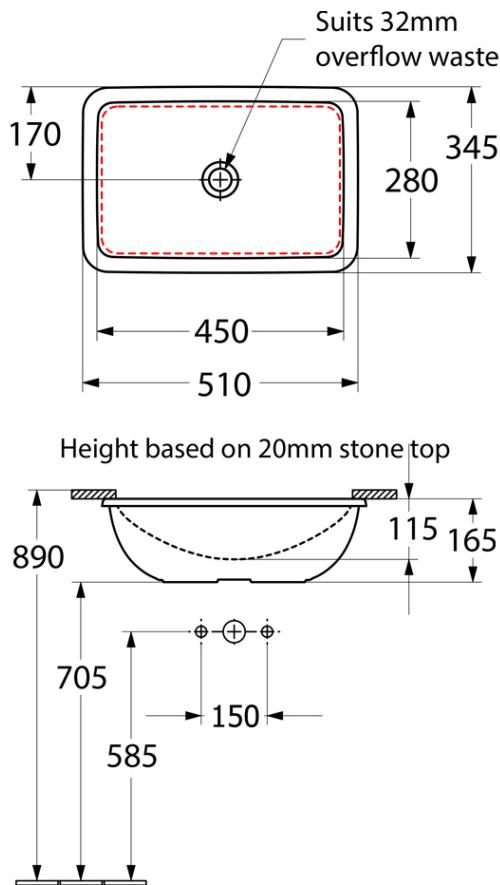

Loop Slim 450 Rectangular UnderCounter Basin

Pure Black | CeramicPlus

Product Image

Product Details

| | |
|----------------|-----------------|
| Code: | 4A5600R7 |
| Brand: | Villeroy & Boch |
| Range: | Loop Slim |
| Warranty: | 10 Years* |
| Product Width: | 450 mm |
| Product Depth: | 280 mm |
| WELS: | N/A |

Additional Features

Required Product

32mm Overflow Waste

Recommended Products

K316-DMB Matt Black waste or any of the K316-D PUW Series

Additional Notes

- Water Capacity to bottom of overflow - 4.4lt
- Position V&B logo visible at the back of the basin & Overflow at the front

Installation Instructions

- * Standard Ceramic dimensional tolerances apply +/- 2%
- * No Cabinet production or cut-out in benchtop should be attempted without having the actual basin/s on hand
- * Basin cutout in benchtop should be 8-10mm smaller all round than the actual basin ID

Technical Specification

*Please visit argentaust.com.au/warranty to view the full warranty

Note: All dimensions are in millimetres and are subject to normal manufacturing variations. It is recommended to use the physical product measurements for cut-outs and rough-ins as the technical details shown may differ from the actual product. Use acetic cured silicone sealant. Do not use epoxy type adhesives. Clean with damp cloth. Do not use abrasive cleaners, liquids or pastes.