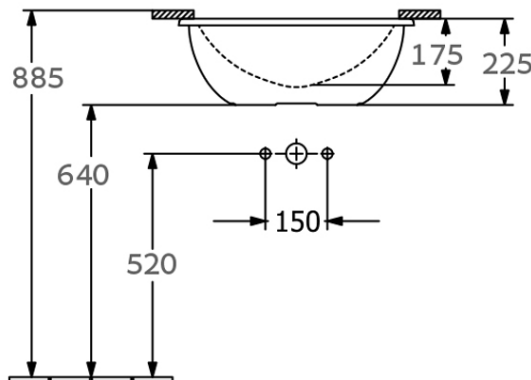

Loop Slim 560 Oval UC Basin NTH RW

Stone White CeramicPlus *

Product Image **Product Details**

Code: 4A5500RW
Brand: Villeroy & Boch
Range: Loop Slim
Warranty: 10 Years*
Product Width: 560 mm
Product Depth: 380 mm
WELS: N/A

Additional Features **Technical Specification**

Required Product

32mm Overflow Waste

Recommended Products

K316-DMW Ceramic Matt White waste or any of the K316-D PUW Series

Additional Notes

- Water capacity to bottom of overflow - 6.45lt
- Basin cutout in stone should be 8-10mm smaller all round than the basin ID

Installation Instructions

- * Position logo visible at the back of the basin
- * Slot overflow at the front

Height based on 20mm stone top

*Please visit argentaust.com.au/warranty to view the full warranty

Note: All dimensions are in millimetres and are subject to normal manufacturing variations. Always use the physical product measurements for cut-outs and rough-ins as the technical details shown may differ from the actual product. Use acetic cured silicone sealant. Do not use epoxy type adhesives. Clean with damp cloth. Do not use abrasive cleaners, liquids or pastes.