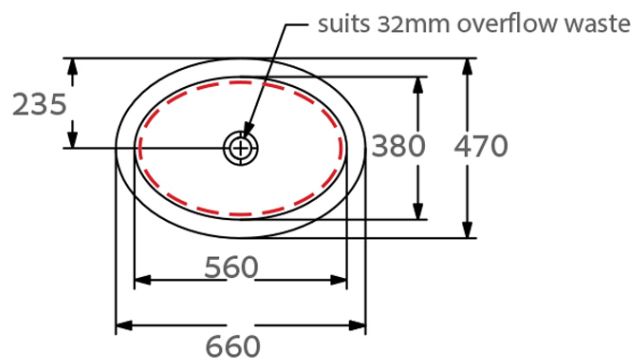

Loop Slim 560 Oval UC Basin NTH RW

Stone White CeramicPlus *

Product Image **Product Details**

Code: 4A5500RW
Brand: Villeroy & Boch
Range: Loop Slim
Warranty: 10 Years*
Product Width: 560 mm
Product Depth: 380 mm
WELS: N/A

Additional Features **Technical Specification**

Required Product

32mm Overflow Waste

Recommended Products

K316-DMW Ceramic Matt White waste or any of the K316-D PUW Series

Additional Notes

- Water capacity to bottom of overflow - 6.45lt
- Basin cutout in stone should be 8-10mm smaller all round than the basin ID

Installation Instructions

- * Position logo visible at the back of the basin
- * Slot overflow at the front

Height based on 20mm stone top

*Please visit argentaust.com.au/warranty to view the full warranty

Note: All dimensions are in millimetres and are subject to normal manufacturing variations. Always use the physical product measurements for cut-outs and rough-ins as the technical details shown may differ from the actual product. Use acetic cured silicone sealant. Do not use epoxy type adhesives. Clean with damp cloth. Do not use abrasive cleaners, liquids or pastes.