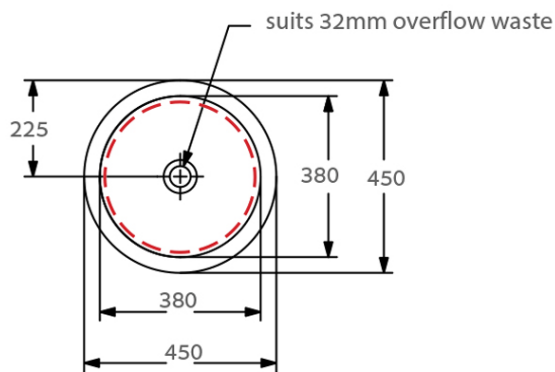

Loop Slim 380 Round Undercounter Basin

Pure Black | CeramicPlus

Product Image

Product Details

Code:	4A5200R7
Brand:	Villeroy & Boch
Range:	Loop Slim
Warranty:	10 Years*
Product Width:	380 mm
Product Depth:	380 mm
WELS:	N/A

Additional Features

Required Product
32mm Overflow Waste

Recommended Products
K316-MB Matt Black Waste or any K316D PUW Series

Additional Notes

- Water Capacity to bottom of overflow - 4.2lt
- Position V&B logo visible at the back of the basin & Overflow at the front

Installation Instructions

- * Standard Ceramic dimensional tolerances apply +/- 2%
- * No Cabinet production or cut-out in benchtop should be attempted without having the actual basin/s on hand
- * Basin cutout in benchtop should be 8-10mm smaller all round than the actual basin ID

Technical Specification

*Please visit argentaust.com.au/warranty to view the full warranty

Note: All dimensions are in millimetres and are subject to normal manufacturing variations. It is recommended to use the physical product measurements for cut-outs and rough-ins as the technical details shown may differ from the actual product. Use acetic cured silicone sealant. Do not use epoxy type adhesives. Clean with damp cloth. Do not use abrasive cleaners, liquids or pastes.