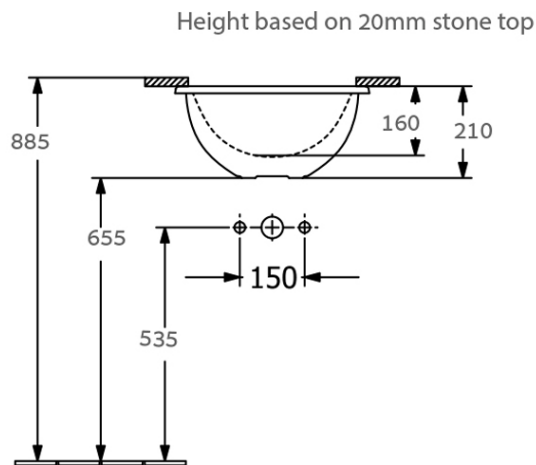

Loop Slim 380 Round Undercounter Basin

Pure Black | CeramicPlus

Product Image

Product Details

Code:	4A5200R7
Brand:	Villeroy & Boch
Range:	Loop Slim
Warranty:	10 Years*
Product Width:	380 mm
Product Depth:	380 mm
WELS:	N/A

Additional Features

Required Product
32mm Overflow Waste

Recommended Products
K316-MB Matt Black Waste or any K316D PUW Series

Additional Notes

- Water Capacity to bottom of overflow - 4.2lt
- Position V&B logo visible at the back of the basin & Overflow at the front

Installation Instructions

- * Standard Ceramic dimensional tolerances apply +/- 2%
- * No Cabinet production or cut-out in benchtop should be attempted without having the actual basin/s on hand
- * Basin cutout in benchtop should be 8-10mm smaller all round than the actual basin ID

Technical Specification

*Please visit argentaust.com.au/warranty to view the full warranty

Note: All dimensions are in millimetres and are subject to normal manufacturing variations. It is recommended to use the physical product measurements for cut-outs and rough-ins as the technical details shown may differ from the actual product. Use acetic cured silicone sealant. Do not use epoxy type adhesives. Clean with damp cloth. Do not use abrasive cleaners, liquids or pastes.