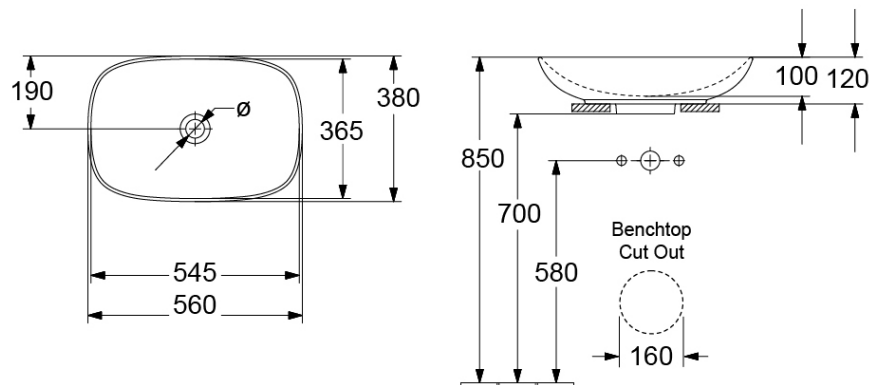

Loop Slim 560 Rectangular Vessel Basin

Pure Black, No Tap Hole

Product Image

Product Details

Code:	4A4900R7
Brand:	Villeroy & Boch
Range:	LOOP
Warranty:	10 Years*
Product Width:	560 mm
Product Depth:	380 mm
WELS:	N/A

Additional Features

Required Product
32mm Waste

Recommended Products
K316-D PUW Waste Series

Additional Notes

- TitanCeram with CeramicPlus

Installation Instructions

- * 160mm Benchtop Cut-out required
- * Slot Overflow to be installed to the front

Technical Specification

*Please visit argentaust.com.au/warranty to view the full warranty

Note: All dimensions are in millimetres and are subject to normal manufacturing variations. It is recommended to use the physical product measurements for cut-outs and rough-ins as the technical details shown may differ from the actual product. Use acetic cured silicone sealant. Do not use epoxy type adhesives. Clean with damp cloth. Do not use abrasive cleaners, liquids or pastes.