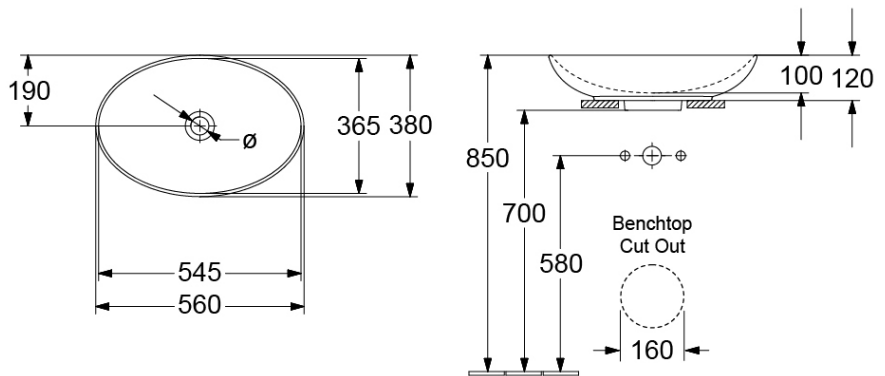

Loop Slim 560 Oval Vessel Basin

Pure Black, No Tap Hole

Product Image

Product Details

Code:	4A4700R7
Brand:	Villeroy & Boch
Range:	LOOP
Warranty:	10 Years*
Product Width:	560 mm
Product Depth:	380 mm
WELS:	N/A

Additional Features

Technical Specification

Required Product
32mm Waste

Recommended Products
K316-D PUW Waste Series

Additional Notes

- TitanCeram with Ceramic Plus

Installation Instructions

- * 160mm Benchtop cutout required
- * Slot overflow to be installed to the front

*Please visit argentaust.com.au/warranty to view the full warranty

Note: All dimensions are in millimetres and are subject to normal manufacturing variations. It is recommended to use the physical product measurements for cut-outs and rough-ins as the technical details shown may differ from the actual product. Use acetic cured silicone sealant. Do not use epoxy type adhesives. Clean with damp cloth. Do not use abrasive cleaners, liquids or pastes.