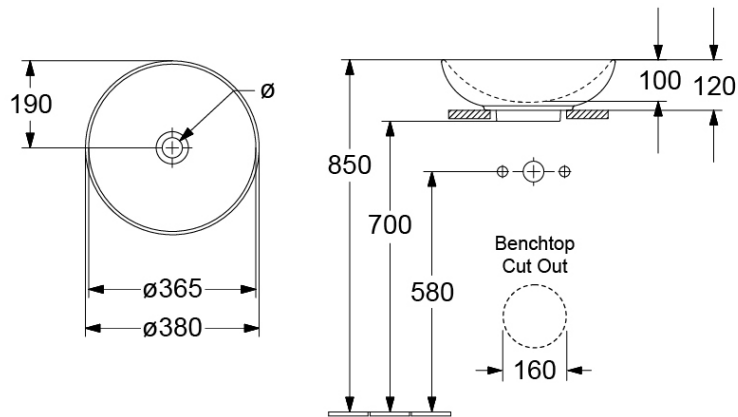

## Product Details

<b>Code:</b>	<b>4A4500R7</b>
Brand:	Villeroy & Boch
Range:	LOOP
Warranty:	10 Years*
Product Width:	380 mm
Product Depth:	380 mm
WELS:	N/A

## Additional Features

**Required Product**  
32mm Waste

**Recommended Products**  
K316-D PUW Waste Series

**Additional Notes**

- TitanCeram with CeramicPlus

**Installation Instructions**

- \* 160mm Benchtop Cutout required
- \* Slot overflow to be installed to front

## Technical Specification

\*Please visit [argentaust.com.au/warranty](http://argentaust.com.au/warranty) to view the full warranty

*Note: All dimensions are in millimetres and are subject to normal manufacturing variations. It is recommended to use the physical product measurements for cut-outs and rough-ins as the technical details shown may differ from the actual product. Use acetic cured silicone sealant. Do not use epoxy type adhesives. Clean with damp cloth. Do not use abrasive cleaners, liquids or pastes.*