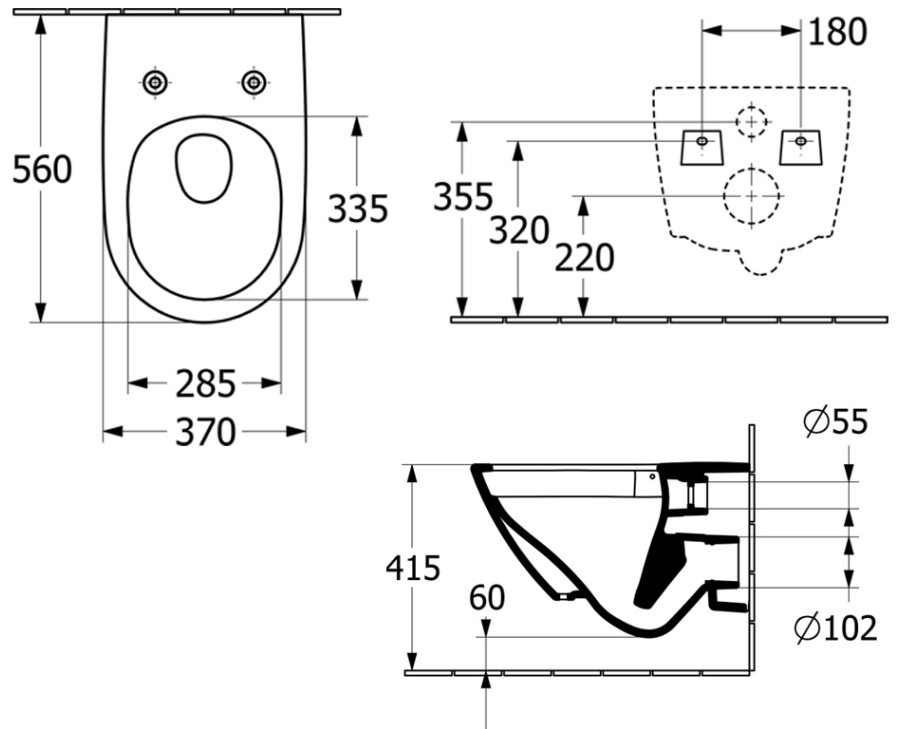

Installation Instructions

* Featuring Villeroy & Boch SupraFix Technology

*Please visit argentaust.com.au/warranty to view the full warranty

Note: All dimensions are in millimetres and are subject to normal manufacturing variations. Always use the physical product measurements for cut-outs and rough-ins as the technical details shown may differ from the actual product. Use acetic cured silicone sealant. Do not use epoxy type adhesives. Clean with damp cloth. Do not use abrasive cleaners, liquids or pastes.