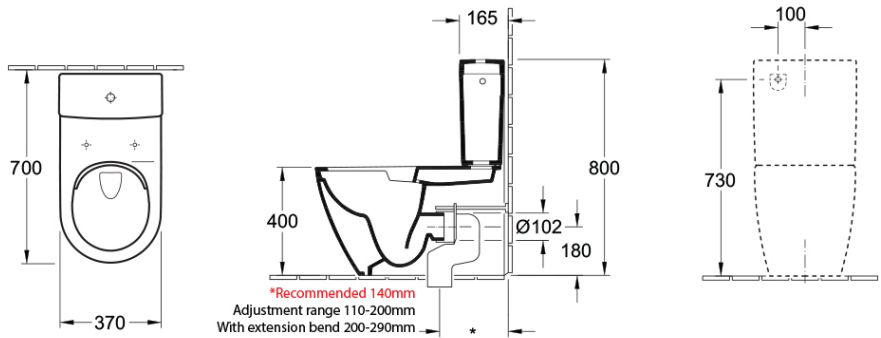

Subway 3.0 TwistFlush Back To Wall Toilet

S & P Trap | Ceramicplus

Product Image

Product Details

Code: 4672T1R1S4B
Brand: Villeroy & Boch
Range: Subway 3.0
Warranty: 10 Years*
Product Width: 370 mm
Product Depth: 700 mm
WELS: 4 Star 3.4 LPM, Reg #: L07414

Additional Features

Technical Specification

Required Product

Recommended Products

Matching Villeroy & Boch Basin, Flush Button Options, 8L289868 White, 8L289861 Chrome

Additional Notes

- TwistFlush Technology
- CeramicPlus Easy Clean Finish
- Soft Close seat

Installation Instructions

- * Rec set out 140mm
- * S trap set out 110 - 200mm
- * 200 - 290mm with Optional VT103 Vario

*Please visit argentaust.com.au/warranty to view the full warranty

Note: All dimensions are in millimetres and are subject to normal manufacturing variations. Always use the physical product measurements for cut-outs and rough-ins as the technical details shown may differ from the actual product. Use acetic cured silicone sealant. Do not use epoxy type adhesives. Clean with damp cloth. Do not use abrasive cleaners, liquids or pastes.